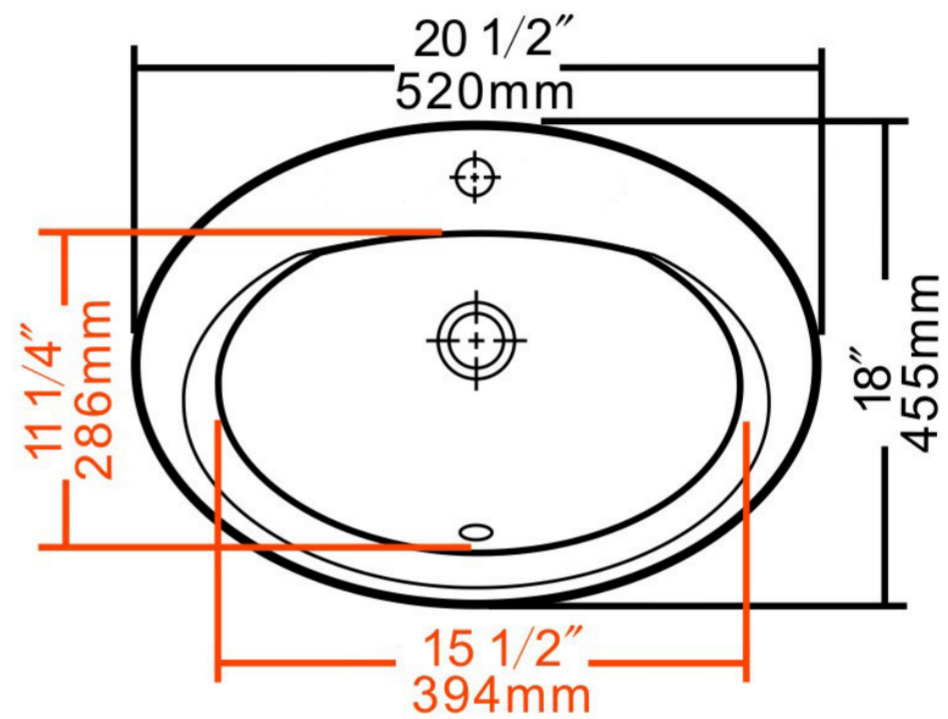

ANZZI™

LS-AZ097

CADENZA Series

DROP-IN

Single Faucet Hole

Overflow Included

White Vitreous China

For more information visit www.ANZZI.com or call us at 1-844-44-ANZZI.