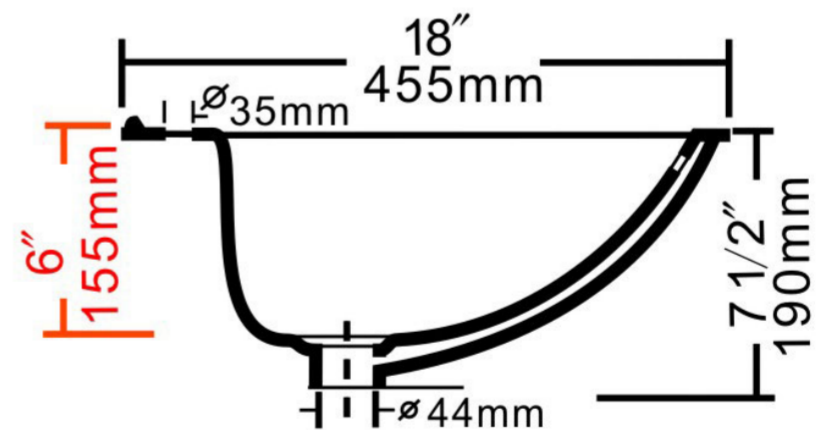

ANZZI™

LS-AZ097

CADENZA Series

DROP-IN

Single Faucet Hole

Overflow Included

White Vitreous China

For more information visit www.ANZZI.com or call us at 1-844-44-ANZZI.