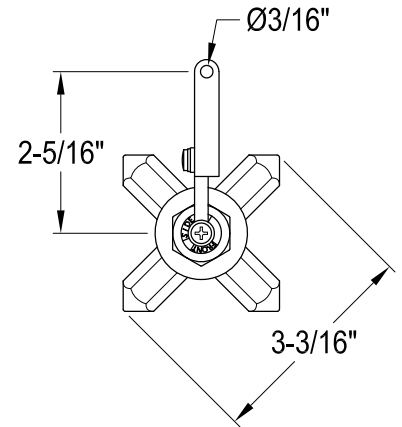

KTCHXD0,1,3,6,7

Universal Front or Side Mount Toilet Tank Lever

Side Mount

Front Mount