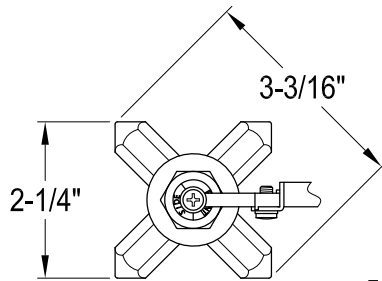

KTCHXD0,1,3,6,7

Universal Front or Side Mount Toilet Tank Lever

Side Mount

Front Mount