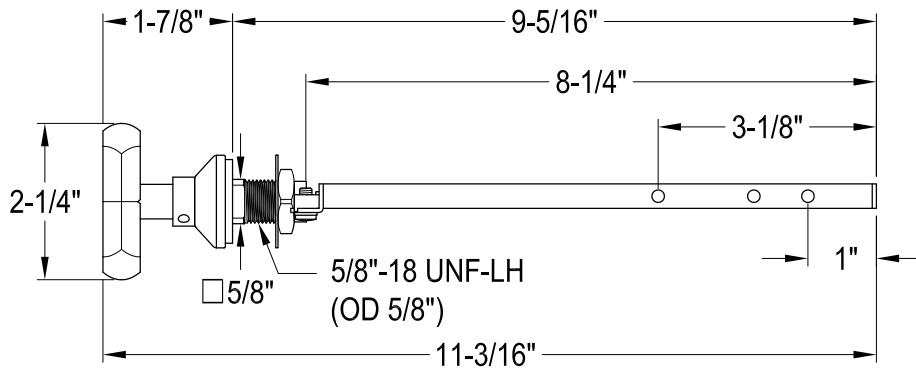

KTCHXD0,1,3,6,7

Universal Front or Side Mount Toilet Tank Lever

Side Mount

Front Mount