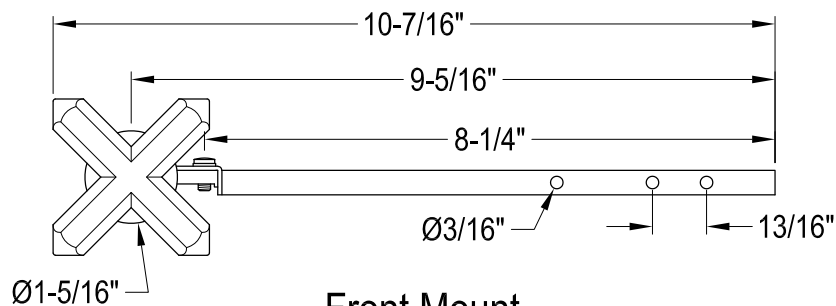

KTCHXD0,1,3,6,7

Universal Front or Side Mount Toilet Tank Lever

Side Mount

Front Mount