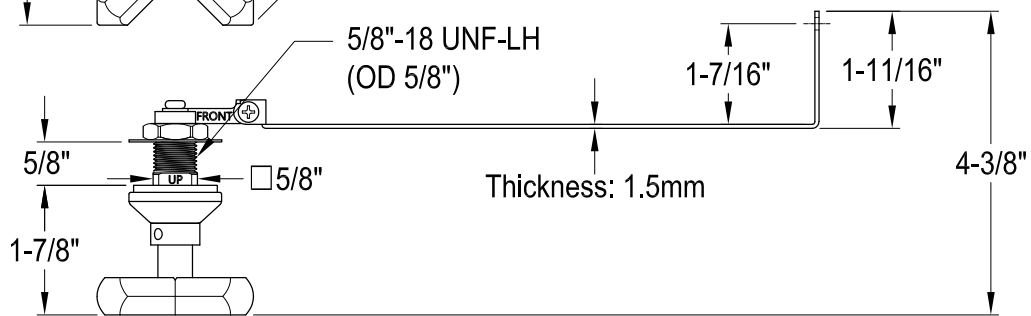

KTCHXD0,1,3,6,7

Universal Front or Side Mount Toilet Tank Lever

Side Mount

Front Mount