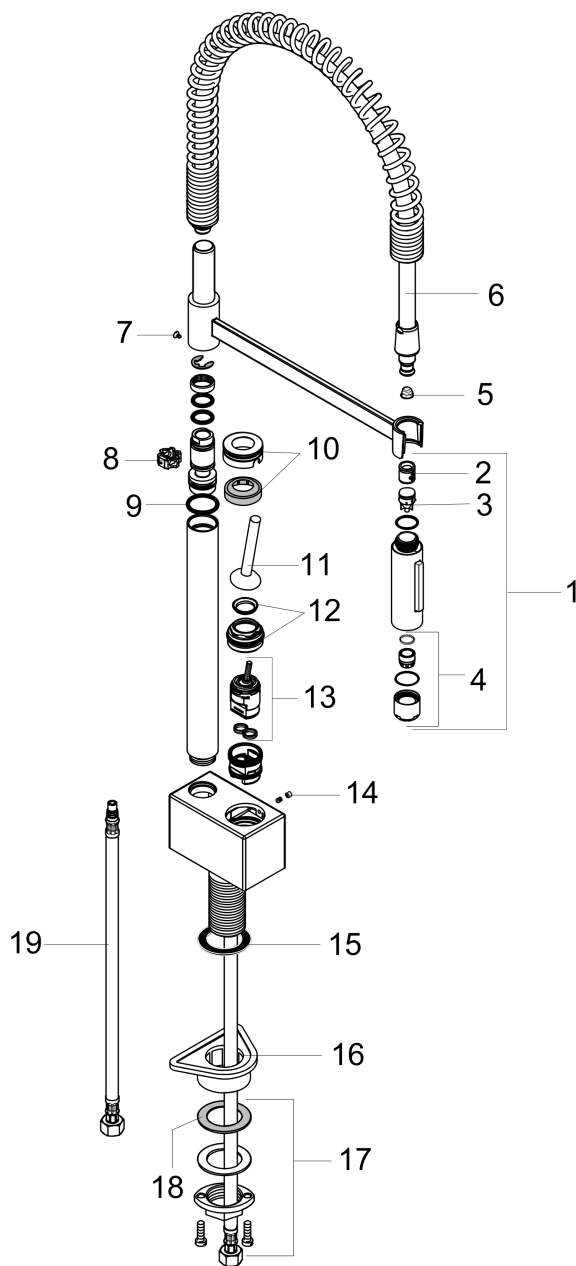

**AXOR Starck**  
**Semi-Pro Kitchen Faucet 2-Spray, 1.75 GPM**  
Finishes : **chrome**    Part no. : **10820001**

## Exploded drawing

Year of production: >11/15

**AXOR Starck**  
**Semi-Pro Kitchen Faucet 2-Spray, 1.75 GPM**  
 Finishes : **chrome**    Part no. : **10820001**

## Spare parts list

Year of production: >11/15

Pos.	Description	Part no.	PC	PU
1	handspray	95908001	0	1
2	non return valve	93218000	0	1
3	set of non return valves DW 15	97350000	0	1
4	aerator laminar M22x1 (15 l/min)	95909000	0	1
5	filter	97735000	0	1
6	shower hose	97475000	0	1
7	screw	97662000	0	1
8	axialring	97558000	0	1
9	O-ring 21x2	98205000	0	1
10	escutcheon	97466000	0	1
11	handle	10092000	0	1
12	nut	97157000	0	1
13	cartridge, assy	96339000	0	1
14	screw cover	95181000	0	1
15	sealing washer	97825000	0	1
16	support	97523000	0	1
17	fixing set (Ø 34)	95049000	0	1
18	lever collar	97548000	0	1
19	connection hose 35½" M8x0,75 3/8"	96316001	0	1
a	O-ring 18x1,5	98231000	0	1
b	service tool	95910000	0	1
c	hollow set screw M4x5	98731000	0	1