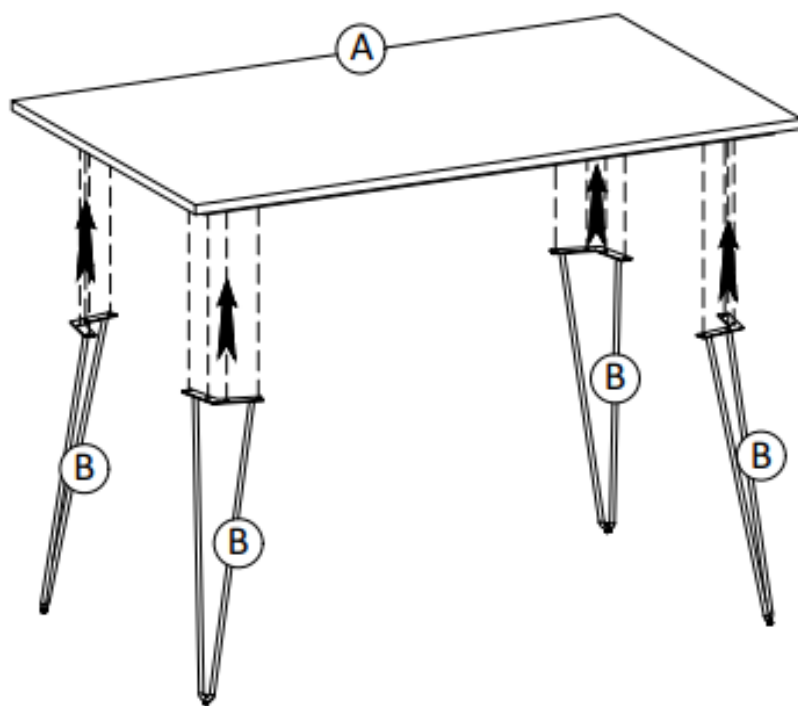

3

LOCK WASHER
Ø 15 / Ø 8.5 x 3 mm
QTY 16

4

ALLEN KEY
5 mm
QTY 1

Step 1

1. Place Top (A) upside down on a flat, smooth surface and align the Legs (B) with the holes on each corner of Top (A).
2. Use Allen Key Bolts (1), Washers (2) and Lock Washers (3) to attach Legs (B) to Top (A).
3. Use Allen Key (4) to tighten. Do not over-tighten.