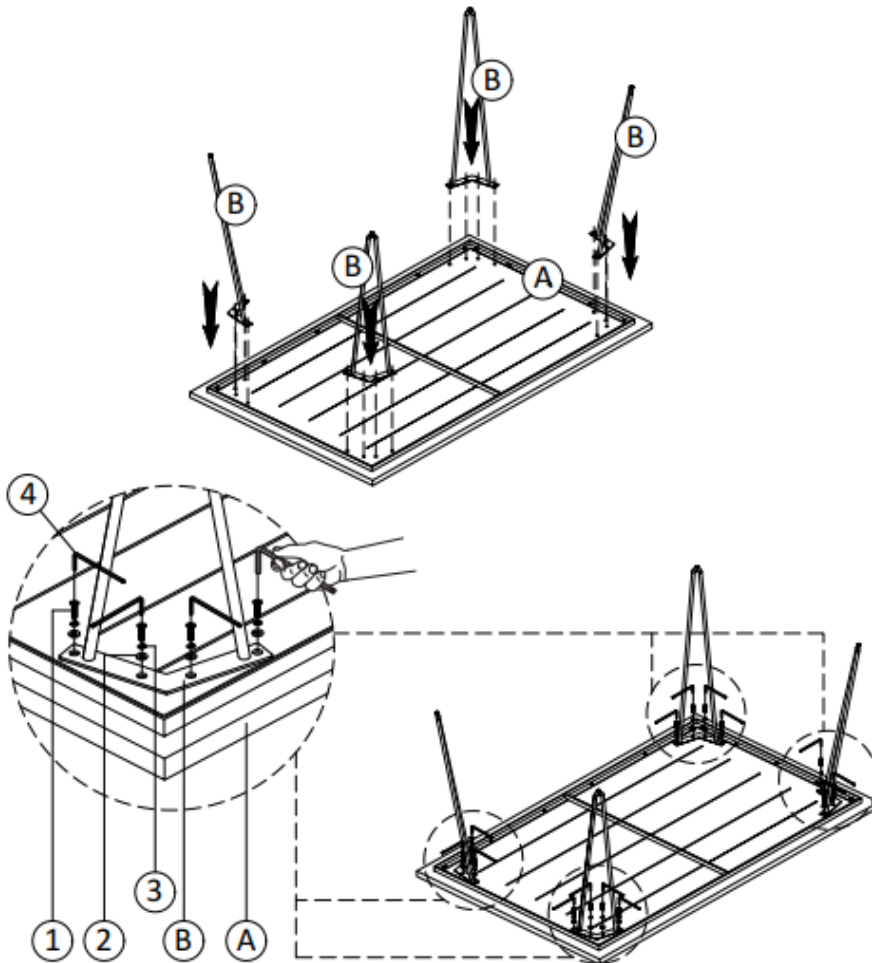

3

LOCK WASHER
Ø 15 / Ø 8.5 x 3 mm
QTY 16

4

ALLEN KEY
5 mm
QTY 1

Step 1

1. Place Top (A) upside down on a flat, smooth surface and align the Legs (B) with the holes on each corner of Top (A).
2. Use Allen Key Bolts (1), Washers (2) and Lock Washers (3) to attach Legs (B) to Top (A).
3. Use Allen Key (4) to tighten. Do not over-tighten.