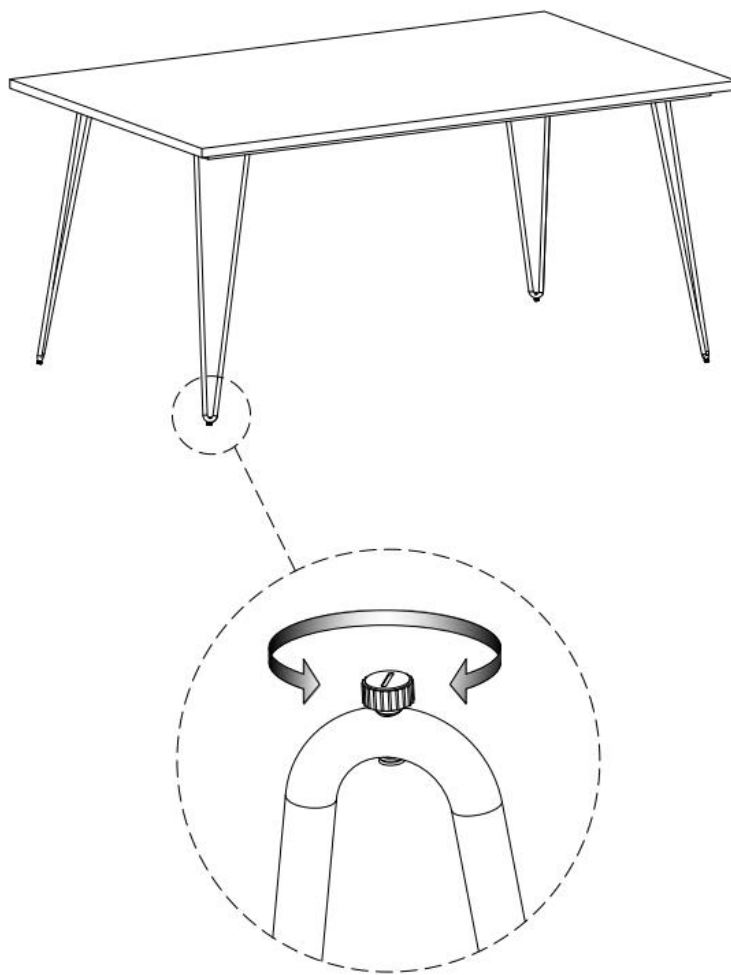

TOP
QTY 1

B

LEG
QTY 4

Hardware Description

1

ALLEN KEY BOLT
M8 x 25 mm
QTY 16

2

WASHER
Ø 22 / Ø 9 x 2 mm
QTY 16

3

LOCK WASHER
Ø 15 / Ø 8.5 x 3 mm
QTY 16

4

ALLEN KEY
5 mm
QTY 1

Step 1

1. Place Top (A) upside down on a flat, smooth surface and align the Legs (B) with the holes on each corner of Top (A).
2. Use Allen Key Bolts (1), Washers (2) and Lock Washers (3) to attach Legs (B) to Top (A).
3. Use Allen Key (4) to tighten. Do not over-tighten.

Step 2

NOTE: Levelers on the bottom of the legs can be adjusted if floor is uneven.

SIMPLIHOME®

Fletcher / Freya / Keiran

Metal Dining Side Chair (Set of 2)

MODEL # AXCFLE-01-DBL

brooklyn + max™ 

Wynden+Hall™
HOME DECOR