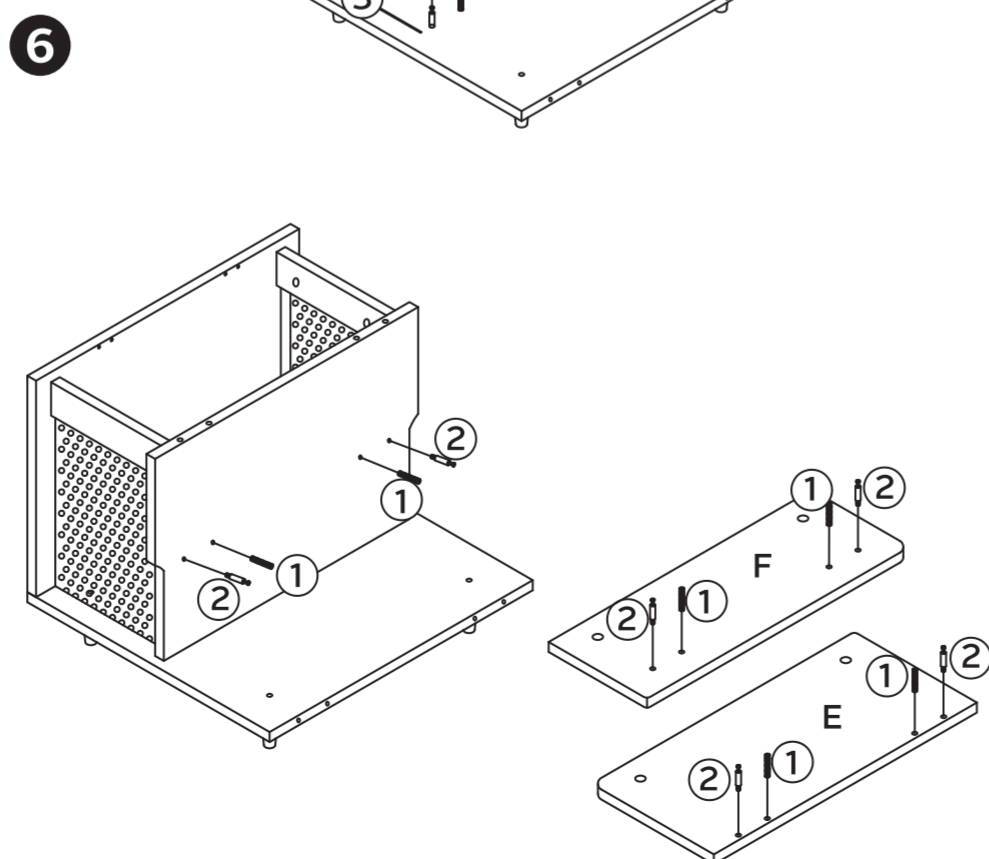

## Esker Wooden Pet Steps

ST-H400012

Check that you have all the parts shown BEFORE assembling the product. If any parts are missing, please reach out to us.

**US**  
Teamson Design Corp.  
Customer Service: 800-935-3959  
Email: support@teamson.com

### Parts List

① 14 PCS ø8*30	② 14 PCS	③ 14 PCS ø15*12
④ 4 PCS	⑤ 1 PC	⑥ 4 PCS ø3*12