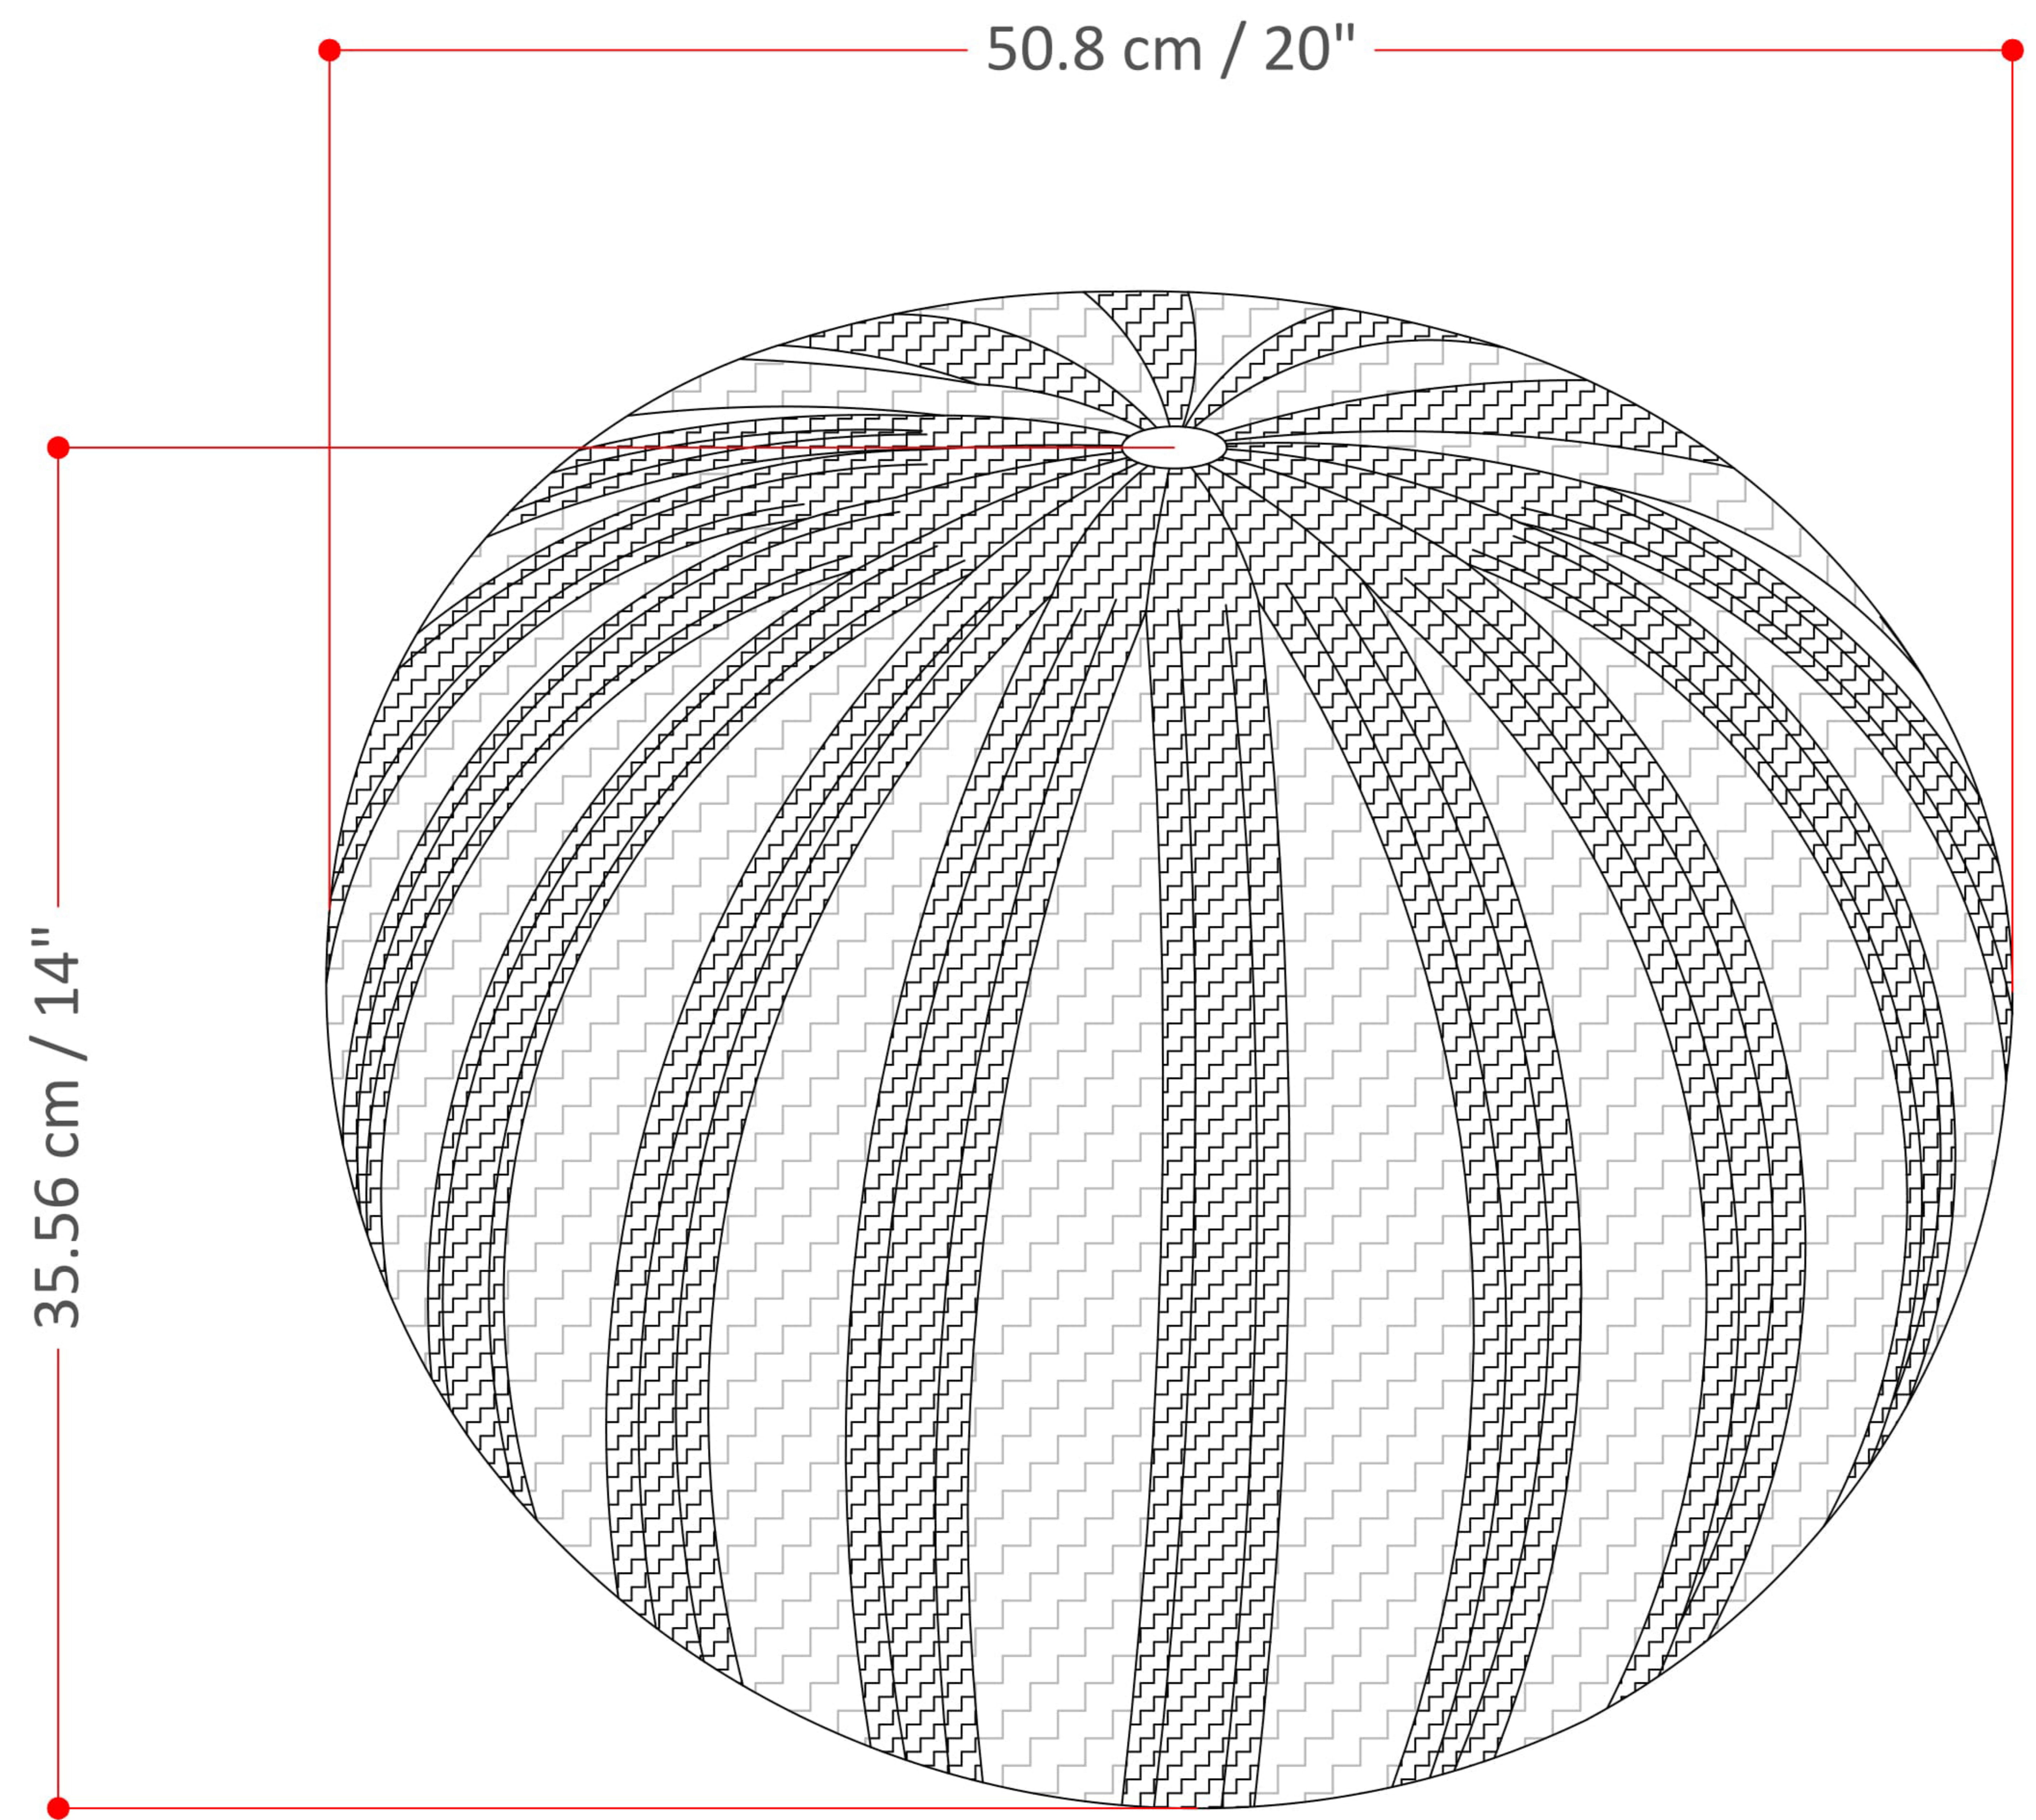

Shelby round hand knitted pouf

Net Weight- 2.8 (lb)