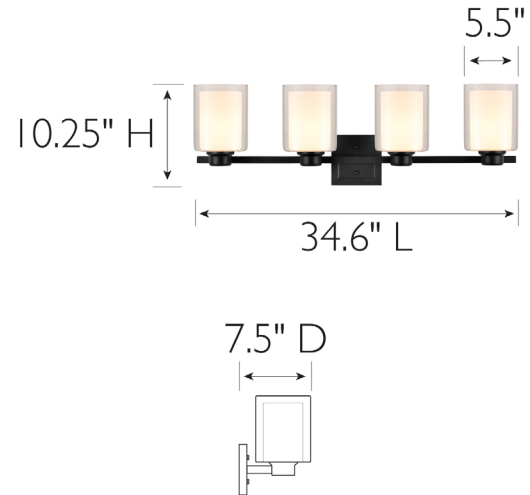

Oslo 4-Light Dimmable Vanity Light Matte Black

SPECIFICATIONS

MOUNTING:	Wall Mount	LED BRIGHTNESS (LUMENS):	N/A
SLOPED CEILING ADAPTABLE:	No	LED COLOR CORRELATED TEMPERATURE (CCT):	N/A
LAMP TYPE:	4 E26 Medium Base Bulbs	LED COLOR RENDERING INDEX (CRI):	N/A
BULB INCLUDED:	No	LED EFFICACY:	N/A
WATTS PER BULB:	60W or LED Equivalent	LED AVERAGE RATED LIFE:	N/A
TOTAL WATTAGE:	240W or LED Equivalent	ENERGY EFFICIENT:	No
DIMMABLE:	Yes	LIGHTING AMPS:	2
MATERIAL CONSTRUCTION:	Steel	VOLTAGE:	120V
ASSEMBLED DIMENSIONS:	10.25" H x 34.6" L x 7.5" D		
WEIGHT:	11.8 lbs.		
BACKPLATE DIMENSIONS:	5.5" H x 5.5" L x 0.75" D		
CANOPY/PLATE DIMENSIONS:	N/A		
GLASS/SHADE DIMENSIONS:	Inner: 6" H x 4.25" L x 4.25" D Outer: 6.5" H x 5.5" L x 5.5" D		
GLASS/SHADE MATERIAL:	Glass		
GLASS/SHADE TYPE:	Inner Frosted, Outer Clear		
GLASS/SHADE COLOR:	Inner White, Outer Clear		