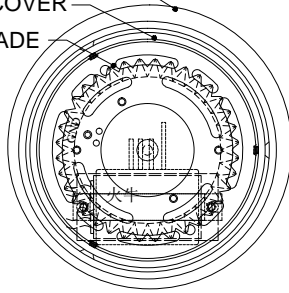

5.5"DIA.CANOPY
 4.25"DIA*0.5"H.MOUNTING PLATE COVER
 3.5"DIA*4.0"H.SHADE

TOP VIEW

4.25"DIA. MOUNTING PLATE
 MOUNTING SCREW
 5.5"DIA.CANOPY
 WIRE LOCK
 METAL BRAIDED ROUND WIRE

CANOPY DETAIL

FRONT VIEW