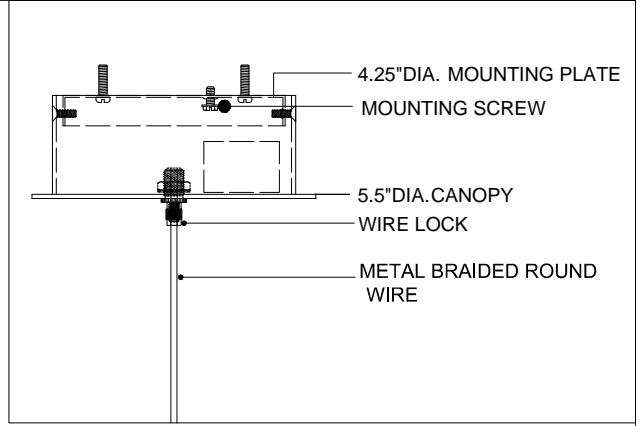

5.5"DIA.CANOPY
 4.25"DIA*0.5"H.MOUNTING PLATE COVER
 3.5"DIA*4.0"H.SHADE

TOP VIEW

4.25"DIA. MOUNTING PLATE
 MOUNTING SCREW
 5.5"DIA.CANOPY
 WIRE LOCK
 METAL BRAIDED ROUND WIRE

CANOPY DETAIL

FRONT VIEW