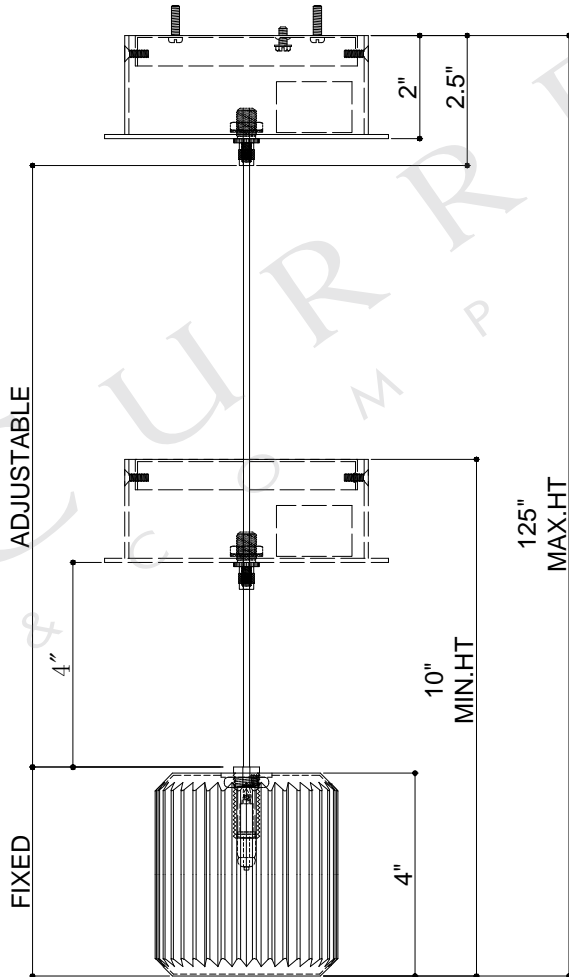

5.5"DIA.CANOPY
 4.25"DIA*0.5"H.MOUNTING PLATE COVER
 3.5"DIA*4.0"H.SHADE

TOP VIEW

4.25"DIA. MOUNTING PLATE
 MOUNTING SCREW
 5.5"DIA.CANOPY
 WIRE LOCK
 METAL BRAIDED ROUND WIRE

CANOPY DETAIL

FRONT VIEW