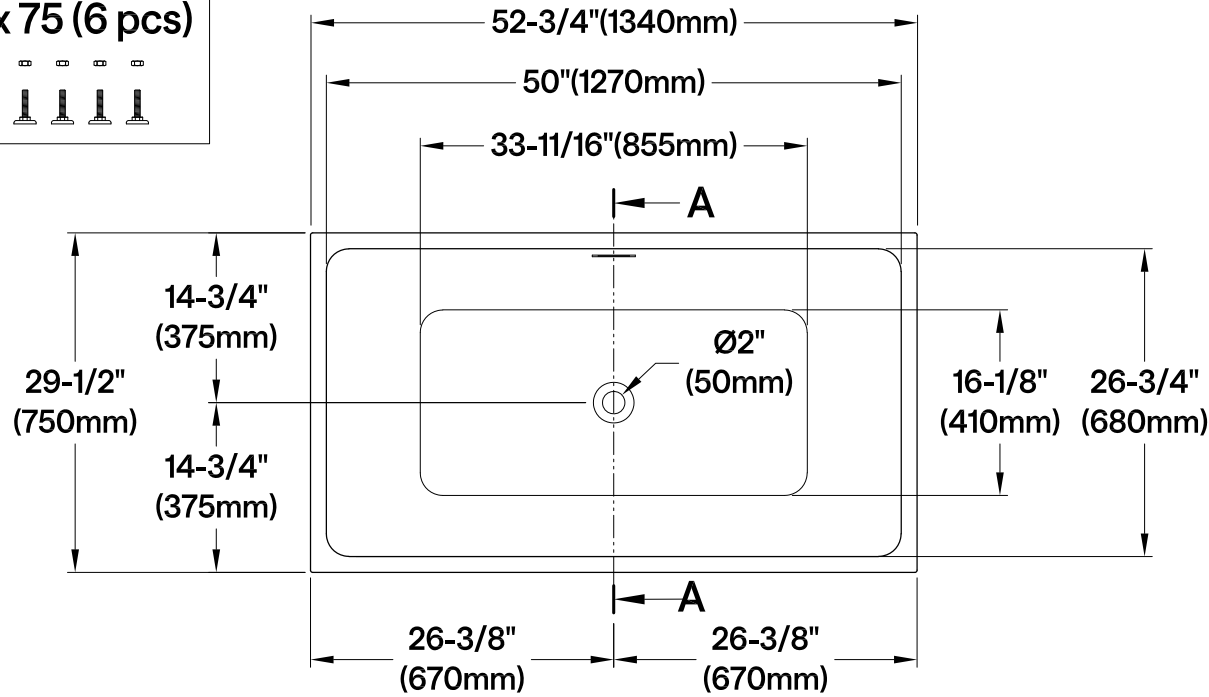

VTSQ533024

53" Acrylic Freestanding Tub with Drain

M12 x 75 (6 pcs)

Drain Hole Size

SCALE (2:1)

View B

SCALE (3:1)
