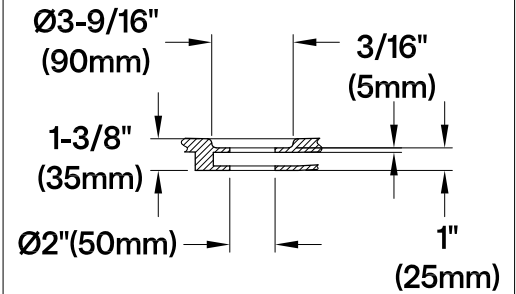

VTSQ533024

53" Acrylic Freestanding Tub with Drain

M12 x 75 (6 pcs)

Drain Hole Size

SCALE (2:1)

View B

SCALE (3:1)
