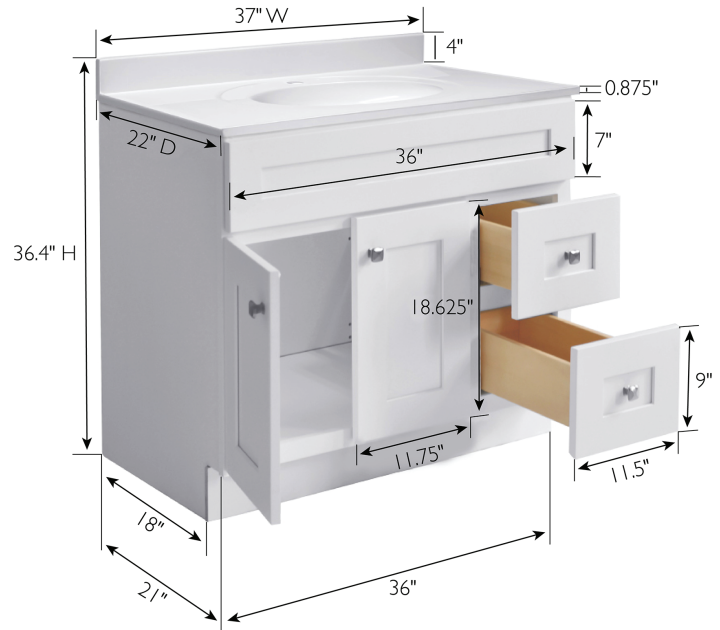

White Brookings Shaker 2-Door 2-Drawer Vanity with Cultured Marble Single Hole Solid White Top, Unassembled, 37x22

SPECIFICATIONS

MATERIAL CONSTRUCTION: Wood/Cultured Marble
ASSEMBLY REQUIRED: Yes
ASSEMBLED DIMENSIONS: 36.4" H x 37" L x 22" D
ASSEMBLED WEIGHT: 136.61 lbs.
TOOLS NEEDED FOR INSTALLATION: Wrench

CONSTRUCTION TYPE: Face Frame
HINGE STYLE: Concealed
DOOR STYLE: 2 MDF Slab Shaker
DRAWER STYLE: 2 MDF Drawers
GLIDE STYLE: Soft Close
FAKE DWR STYLE: N/A
DWR #1 DIMENSIONS: 5.12" H x 17.99" D
DWR CONSTRUCTION: Dove Tail
SHELF STYLE: N/A
SHELF ADJUSTABILITY INCREMENTS: N/A
SHELF MAX WEIGHT CAPACITY: N/A
SHELF DIMENSIONS: N/A
SHELF THICKNESS: N/A
SHELF MATERIAL: N/A
FRAME STYLE: N/A
FACE FRAME MATERIAL: Solid Wood
SIDES MATERIAL: Plywood
BOTTOM MATERIAL: Plywood

TOE KICK INSET WIDTH: 3"
BACK PANEL MATERIAL: Plywood
BACK BRACE MATERIAL: Solid Wood
FAUCET TYPE: Lav Single Handle
NUMBER OF MOUNTING HOLES: 1
BOWL MATERIAL: Cultured Marble
BACK SPLASH INCLUDED: Yes
COLOR: Solid White
NUMBER OF BOWLS: 1
BOWL DIMENSIONS: 5.63" H x 11.63" W x 16.85" D
BOWL SHAPE: Oval
SINK THICKNESS: N/A
MOUNTING TYPE: Integrated
OVERFLOW HOLE: Yes