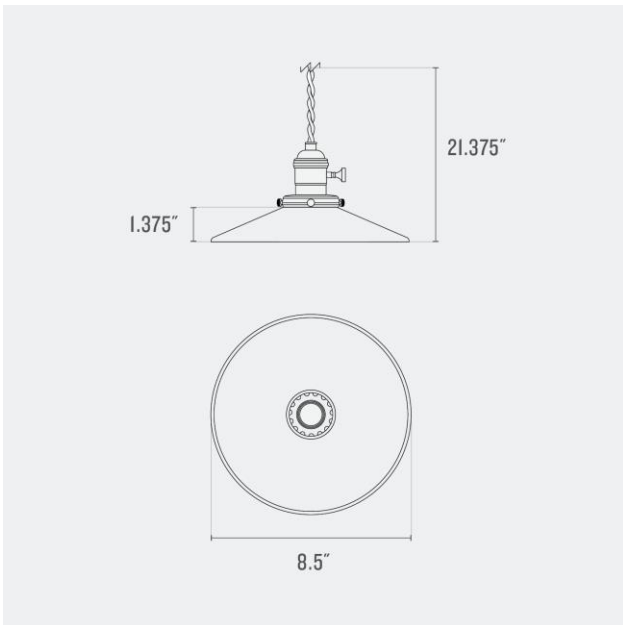

UL Listed: No

Max Wattage: 25 W

Voltage: 120 V

Dimensions:

Overall: 24.75" H x 7" W x 7" D

Shade: 4.75" H x 7" W x 7" D

Fitter Size: 2.25"

Materials: Brass, Steel

Shade: 1.5" H x 10" W x 10" D

Fitter Size: 2.25"

Materials: Brass, Steel

One year guarantee

Fixture Option(s)

Natural Brass
(NB)

True Black
(TB)

Shade Option(s)

Max Wattage: 25 W

Voltage: 120 V

Dimensions:

Overall: 21.375" H x 8.5" W x 8.5" D

Shade: 1.375" H x 8.5" W x 8.5" D

Fitter Size: 2.25"

Materials: Brass, Glass

One year guarantee

Shade: 4.625" H x 6.625" W x 6.625" D

Fitter Size: 2.25"

Materials: Brass, Glass

One year guarantee

Fixture Option(s)

Natural Brass
(NB)

True Black
(TB)

Shade Option(s)