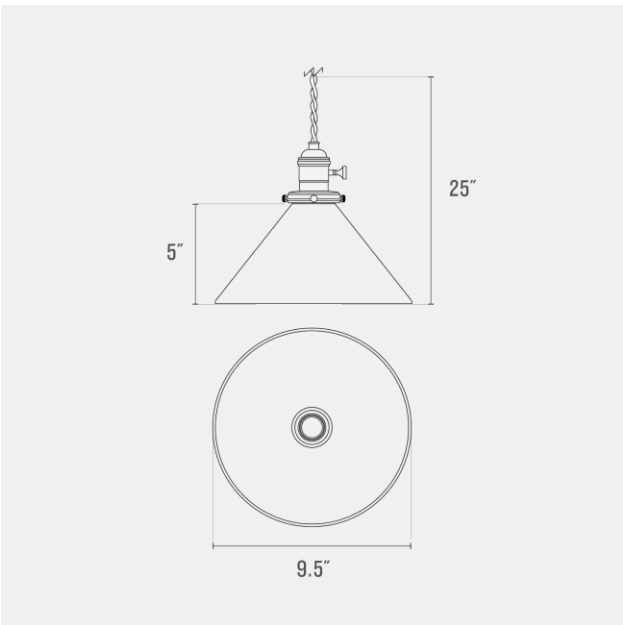

SCHOOLHOUSE

Apartment Plug-In Pendant 2.25", Wide Cone Shade

Application: Plug-In Pendant

Product Origin: Processed and assembled in Portland, Oregon using ethically-sourced domestic and global components.

UL Listed: No

Max Wattage: 25 W

Voltage: 120 V

Dimensions:

Overall: 25" H x 9.5" W x 9.5" D

Shade: 5" H x 9.5" W x 9.5" D

Fitter Size: 2.25"

Materials: Brass, Glass

One year guarantee

Fixture Option(s)

Shade Option(s)