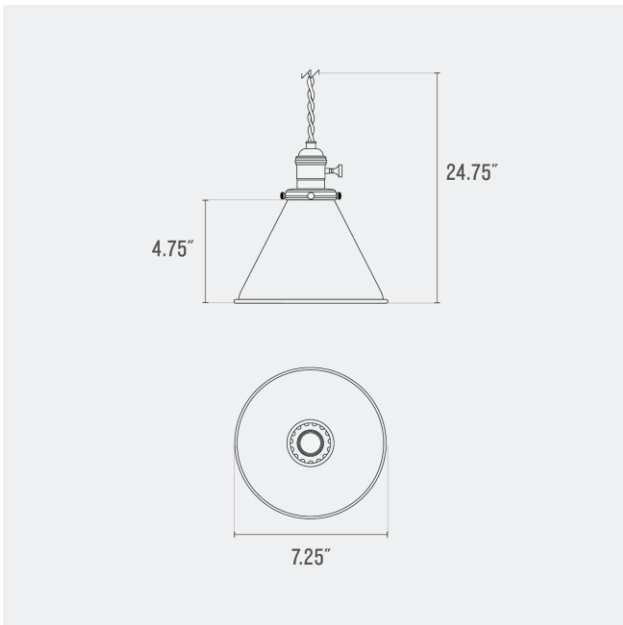

UL Listed: No

Max Wattage: 25 W

Voltage: 120 V

Dimensions:

Overall: 24.75" H x 7" W x 7" D

Shade: 4.75" H x 7" W x 7" D

Fitter Size: 2.25"

Materials: Brass, Steel

Shade: 1.5" H x 10" W x 10" D

Fitter Size: 2.25"

Materials: Brass, Steel

One year guarantee

Fixture Option(s)

Natural Brass
(NB)

True Black
(TB)

Shade Option(s)

Product Origin: Processed and assembled in Portland, Oregon using ethically-sourced domestic and global components.

UL Listed: No

Max Wattage: 25 W

Voltage: 120 V

Dimensions:

Overall: 24.75" H x 7.25" W x 7.25" D

Shade: 4.75" H x 7.25" W x 7.25" D

Fitter Size: 2.25"

Materials: Brass, Steel

One year guarantee

Fixture Option(s)

Natural Brass
(NB)

True Black
(TB)

Shade Option(s)