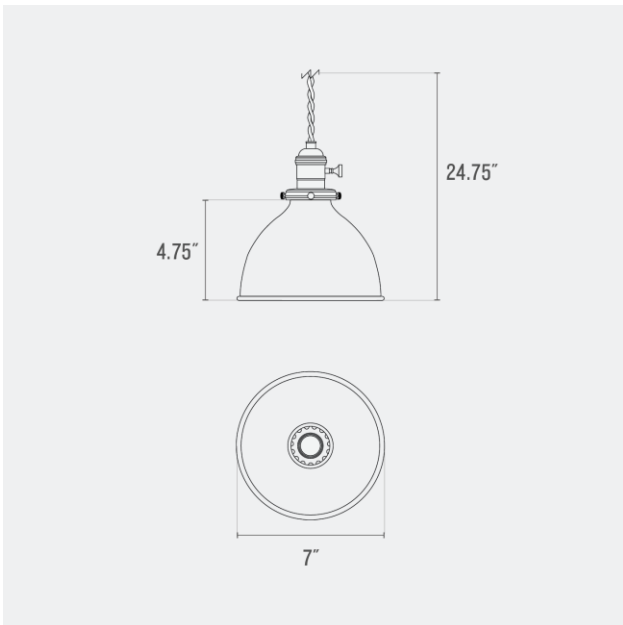

SCHOOLHOUSE

Apartment Plug-In Pendant 2.25", Metal Bell Shade

Application: Plug-In Pendant

Product Origin: Processed and assembled in Portland, Oregon using ethically-sourced domestic and global components.

UL Listed: No

Max Wattage: 25 W

Voltage: 120 V

Dimensions:

Overall: 24.75" H x 7" W x 7" D

Shade: 4.75" H x 7" W x 7" D

Fitter Size: 2.25"

Materials: Brass, Steel

One year guarantee

Fixture Option(s)

Shade Option(s)