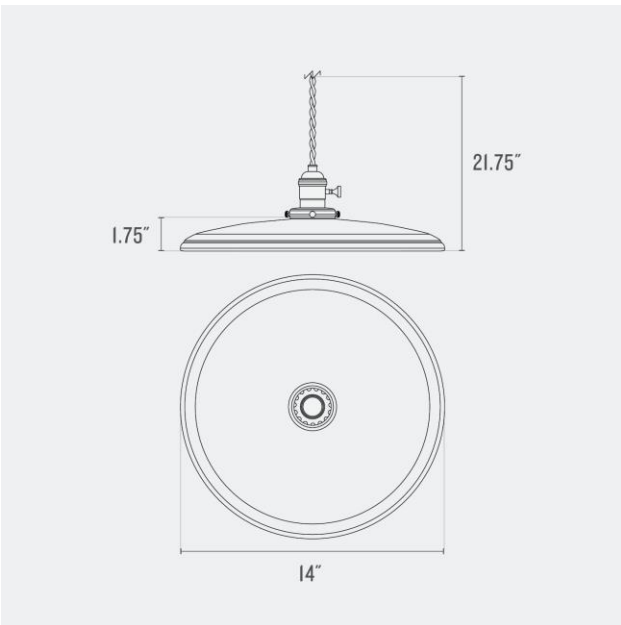

UL Listed: No

Max Wattage: 25 W

Voltage: 120 V

Dimensions:

Overall: 24.75" H x 7" W x 7" D

Shade: 4.75" H x 7" W x 7" D

Fitter Size: 2.25"

Materials: Brass, Steel

Shade: 1.5" H x 10" W x 10" D

Fitter Size: 2.25"

Materials: Brass, Steel

One year guarantee

Fixture Option(s)

Natural Brass
(NB)

True Black
(TB)

Shade Option(s)

Shade: 4.75" H x 7.25" W x 7.25" D

Fitter Size: 2.25"

Materials: Brass, Steel

One year guarantee

Fixture Option(s)

Natural Brass
(NB)

True Black
(TB)

Shade Option(s)

Max Wattage: 25 W

Voltage: 120 V

Dimensions:

Overall: 21.75" H x 14" W x 14" D

Shade: 1.75" H x 14" W x 14" D

Fitter Size: 2.25"

Materials: Brass, Steel

One year guarantee