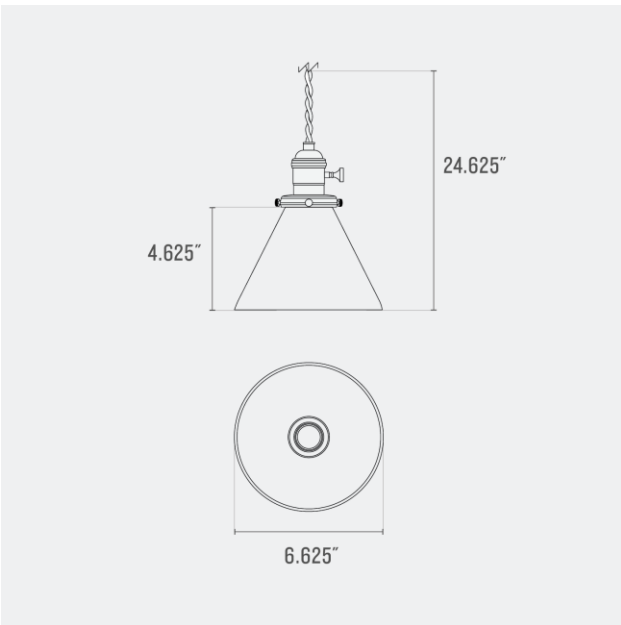

UL Listed: No

Max Wattage: 25 W

Voltage: 120 V

Dimensions:

Overall: 24.75" H x 7" W x 7" D

Shade: 4.75" H x 7" W x 7" D

Fitter Size: 2.25"

Materials: Brass, Steel

Shade: 1.5" H x 10" W x 10" D

Fitter Size: 2.25"

Materials: Brass, Steel

One year guarantee

Fixture Option(s)

Natural Brass
(NB)

True Black
(TB)

Shade Option(s)

Application: Plug-In Pendant

Product Origin: Processed and assembled in Portland, Oregon using ethically-sourced domestic and global components.

UL Listed: No

Max Wattage: 25 W

Voltage: 120 V

Dimensions:

Overall: 24.625" H x 6.625" W x 6.625" D

Shade: 4.625" H x 6.625" W x 6.625" D

Fitter Size: 2.25"

Materials: Brass, Glass

One year guarantee

Fixture Option(s)

Natural Brass
(NB)

True Black
(TB)

Shade Option(s)