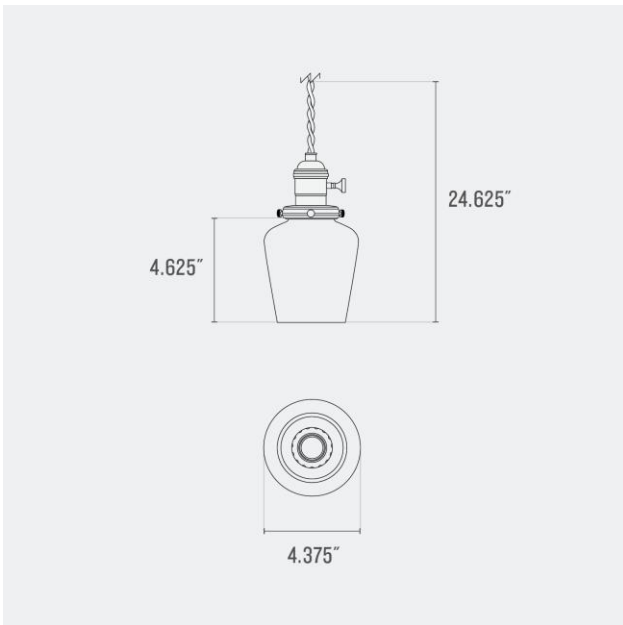

SCHOOLHOUSE

Apartment Plug-In Pendant 2.25", Straight Bell Shade Shade

Application: Plug-In Pendant

Product Origin: Processed and assembled in Portland, Oregon using ethically-sourced domestic and global components.

UL Listed: No

Max Wattage: 25 W

Voltage: 120 V

Dimensions:

Overall: 24.625" H x 4.375" W x 4.375" D

Shade: 4.625" H x 4.375" W x 4.375" D

Fitter Size: 2.25"

Materials: Brass, Glass

One year guarantee

Fixture Option(s)

Shade Option(s)