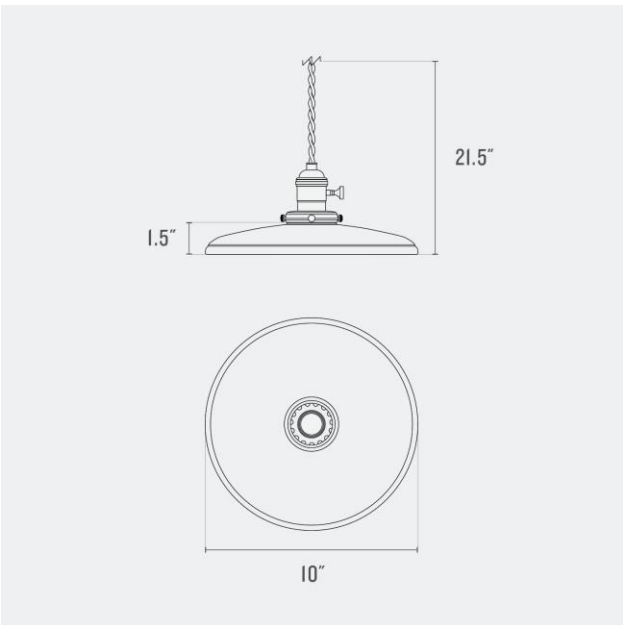

UL Listed: No

Max Wattage: 25 W

Voltage: 120 V

Dimensions:

Overall: 24.75" H x 7" W x 7" D

Shade: 4.75" H x 7" W x 7" D

Fitter Size: 2.25"

Materials: Brass, Steel

Application: Plug-In Pendant

Product Origin: Processed and assembled in Portland, Oregon using ethically-sourced domestic and global components.

UL Listed: No

Max Wattage: 25 W

Voltage: 120 V

Dimensions:

Overall: 21.5" H x 10" W x 10" D

Shade: 1.5" H x 10" W x 10" D

Fitter Size: 2.25"

Materials: Brass, Steel

One year guarantee

Fixture Option(s)

Natural Brass
(NB)

True Black
(TB)

Shade Option(s)

Shade: 4.75" H x 7.25" W x 7.25" D

Fitter Size: 2.25"

Materials: Brass, Steel

One year guarantee

Fixture Option(s)

Natural Brass
(NB)

True Black
(TB)

Shade Option(s)