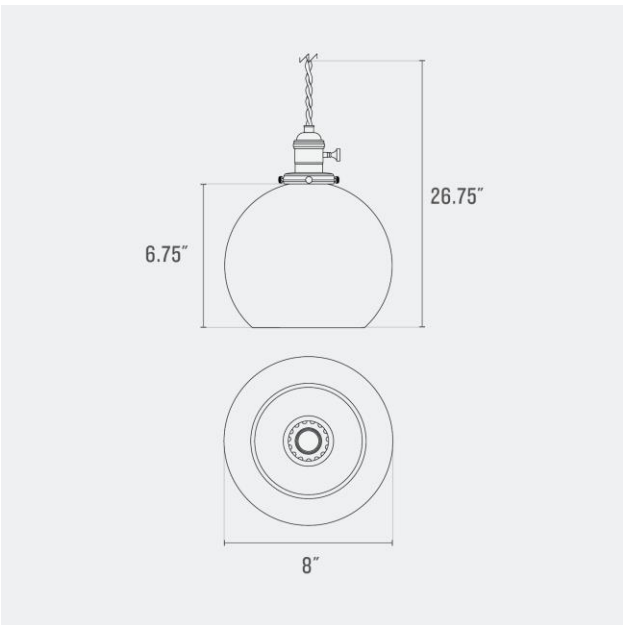

SCHOOLHOUSE

Apartment Plug-In Pendant 2.25", Open Globe Shade

Application: Plug-In Pendant

Product Origin: Processed and assembled in Portland, Oregon using ethically-sourced domestic and global components.

UL Listed: No

Max Wattage: 25 W

Voltage: 120 V

Dimensions:

Overall: 26.75" H x 8" W x 8" D

Shade: 6.75" H x 8" W x 8" D

Fitter Size: 2.25"

Materials: Brass, Glass

One year guarantee

Fixture Option(s)

Natural Brass
(NB)

True Black
(TB)

Shade Option(s)

Opal Glass
(OP)

Clear Glass
(CL)