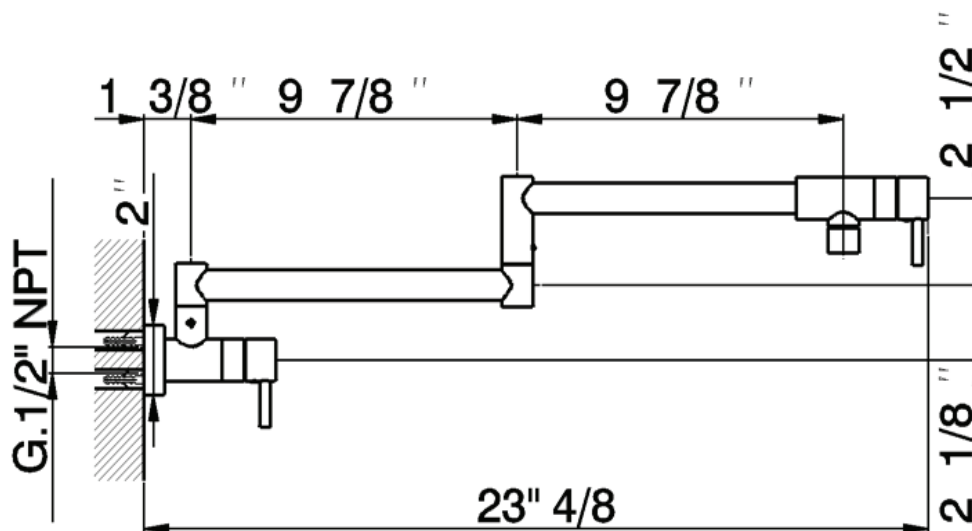

For warranty or additional information, contact:

U.S.A.
houseofrohl.com/support
1-800-777-9762

QUEBEC / MARITIMES / WESTERN CANADA
QUÉBEC / MARITIMES / OUEST CANADIEN
QUEBEC / MARITIMOS / CANADA OCCIDENTAL
houseofrohl.ca/support
1-866-473-8442

ONTARIO
houseofrohl.ca/support
1-800-287-5354