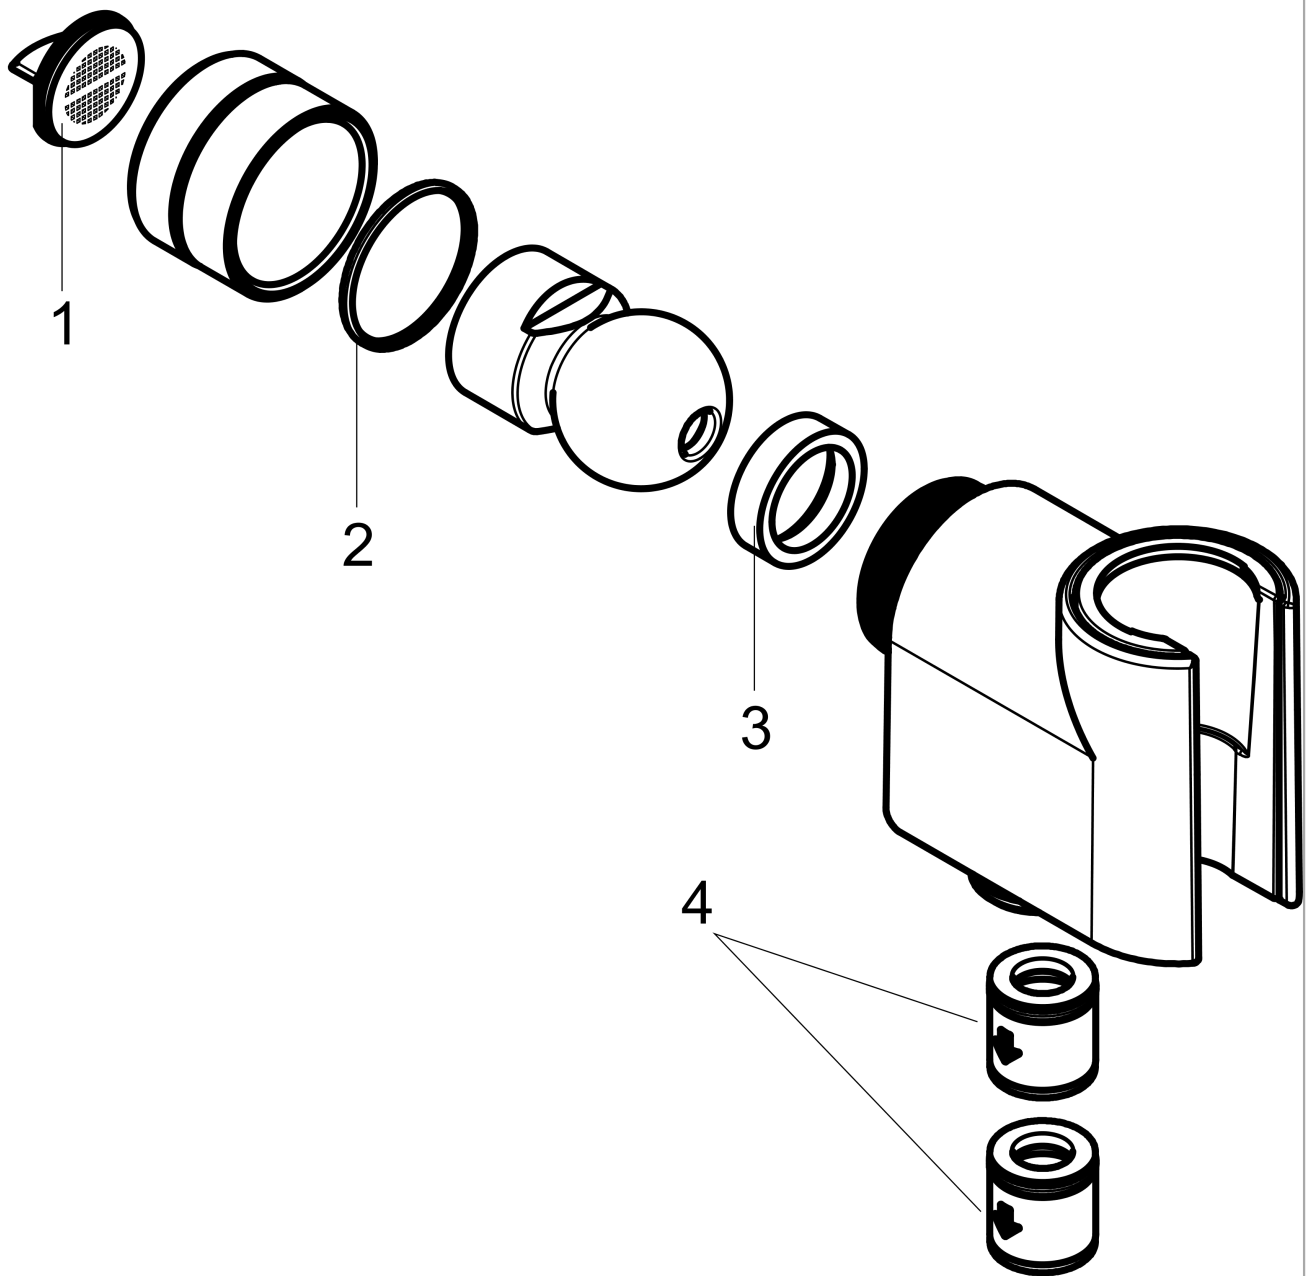

Showerarm Mount for Handshower
Finishes : **rubbed bronze** Part no. : **04580920**

Exploded drawing

Year of production: >01/18

Showerarm Mount for Handshower

Finishes : **rubbed bronze** Part no. : **04580920**

Spare parts list

Year of production: >01/18

Pos.	Description	Part no.	Price	PU
1	filter packing	88649000	-	1
2	lever collar	97536000	-	1
3	seal	97606000	-	1
4	set of non return valves DW 15	94074000	-	1