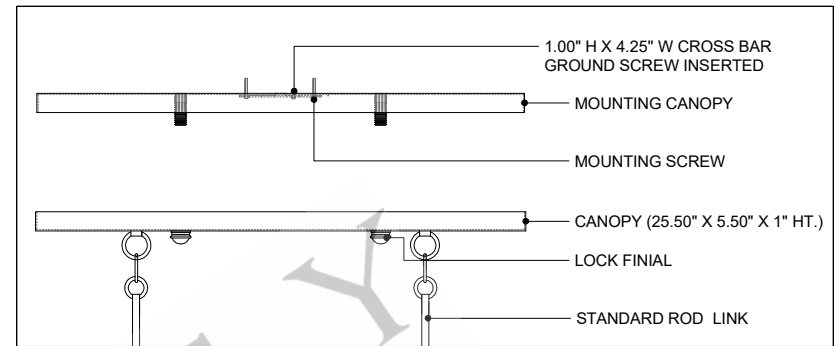

TOP VIEW

CANOPY DETAIL

FRONT VIEW

SIDE VIEW

9000-0854

ALL WORK © 2021 CURREY & COMPANY