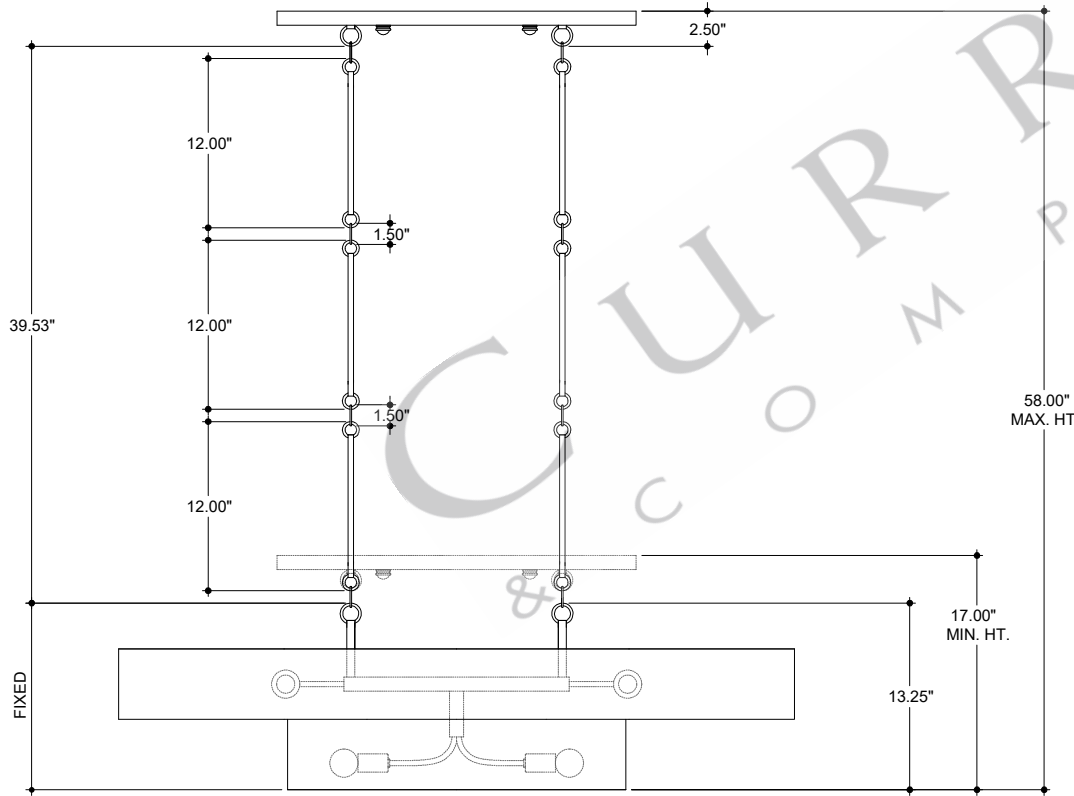

TOP VIEW

CANOPY DETAIL

FRONT VIEW

SIDE VIEW

9000-0854

ALL WORK © 2021 CURREY & COMPANY