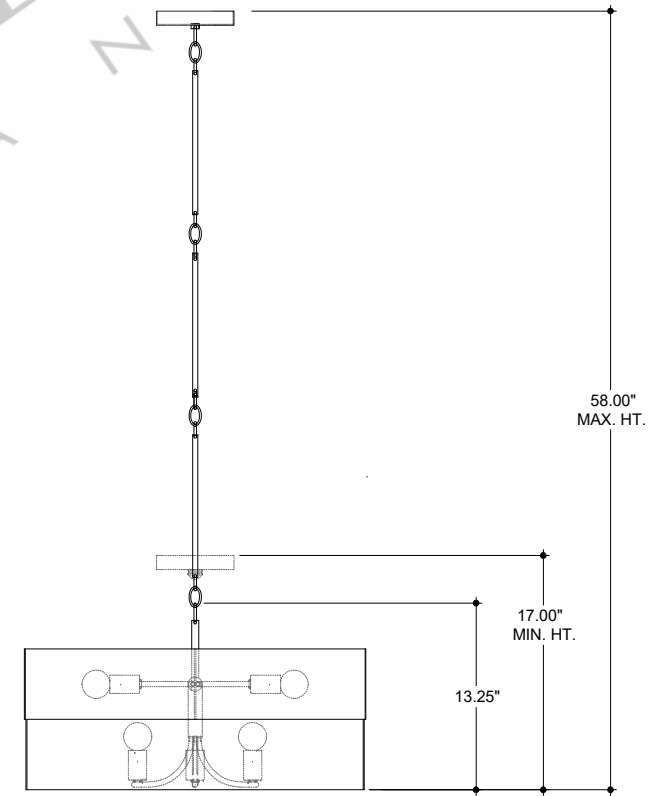

TOP VIEW

CANOPY DETAIL

FRONT VIEW

SIDE VIEW

9000-0854

ALL WORK © 2021 CURREY & COMPANY