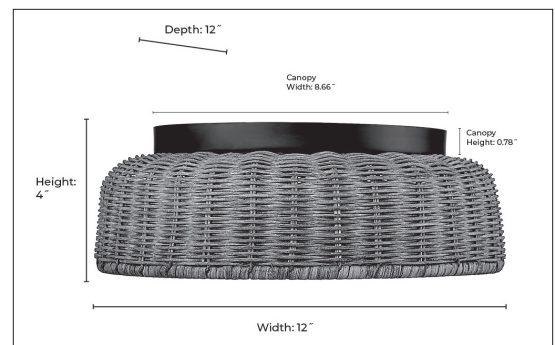

14202 MB

FINISH

MB - Matte Black

DIMENSIONS

Width 12"
Height 4"
Canopy Width 8.66"
Canopy Height 0.78"
Weight 2.51 lbs.

MATERIAL

Steel

Shade

Shade Natural Rattan

LAMPING

Bulbs 2-Candle
Bulb Base Candelabra (E12)
Watts per Bulb 60W
Voltage 120V
Total Wattage 120W
Bulbs Included No

CERTIFICATION

ETL Listed Dry

ITEM NUMBER

SKU's 14202 MB

Millennium Lighting
105 Declaration Drive
McDonough, GA 30253
www.millenniumlighting.com