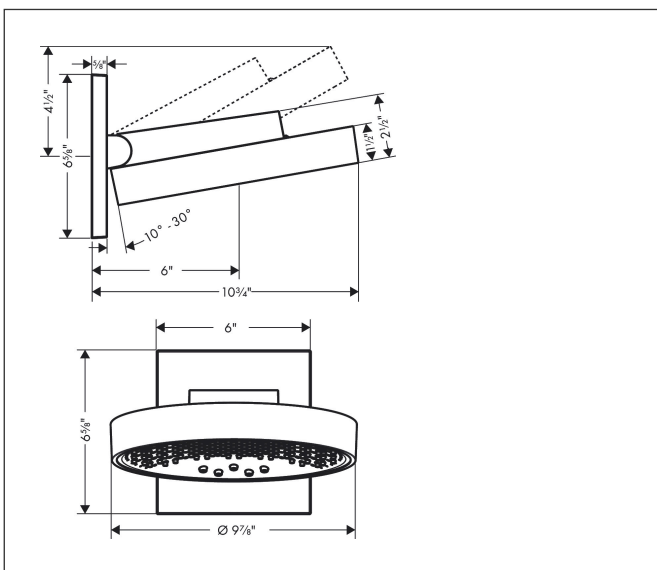

Brand hansgrohe
 Art. Name **Rainfinity** Showerhead 250 3-Jet with Wall Connector Trim, 1.75 GPM
 Art. Nr. 26235701
 Surface matte white
 Pos. 1

Product Picture

Features

- Consists of: Showerhead, wall connector, Green Diverter
- shower head size: 250 mm
- Spray modes: PowderRain, Intense PowderRain, RainStream
- projection 273 mm
- middle spray disc: 151 mm
- Spray face surface: graphite
- Showerarm vertically inclinable by 10-30°
- Flow: 1.75 GPM (6.6 L/Min)
- Requires 3 supply lines
- Showerhead removable for cleaning

Drawing

Technology

Spray Types