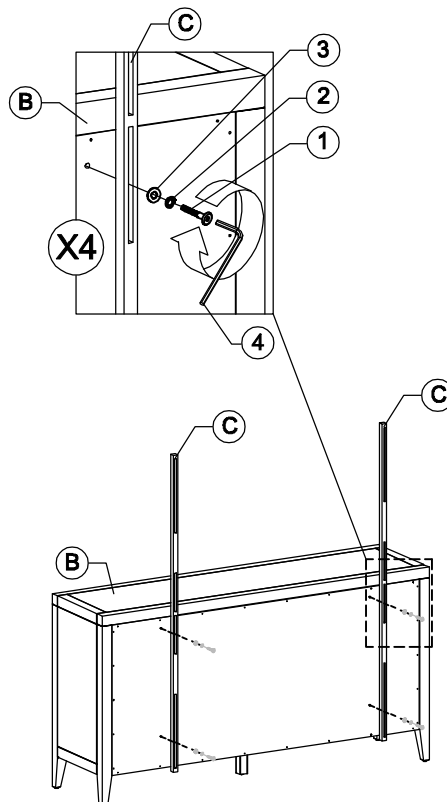

BORACAY DRESSER MIRROR ASSEMBLY INSTRUCTIONS

BOX #1
A. DRESSER MIRROR 1 PC

BOX #2
B. 7-DRAWER DRESSER* 1 PC
C. MIRROR SUPPORT 2 PCS
HARDWARE SET 1 SET

***SOLD SEPARATELY**

OPTION 1
WALL MOUNTING

HARDWARE PACKED IN BOX #2

1	ALLEN BOLT (6X40mm)		8 PCS
2	SPRING WASHER (M6)		8 PCS
3	FLAT WASHER (M6)		8 PCS
4	ALLEN KEY (L4)		1 PC

OPTION 2
DRESSER MOUNTING

STEP 1 :

STEP 2 :