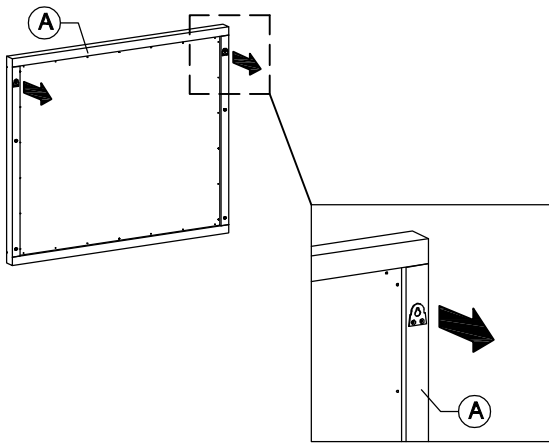

BORACAY DRESSER MIRROR ASSEMBLY INSTRUCTIONS

BOX #1
A. DRESSER MIRROR 1 PC

BOX #2
B. 7-DRAWER DRESSER* 1 PC
C. MIRROR SUPPORT 2 PCS
HARDWARE SET 1 SET

***SOLD SEPARATELY**

OPTION 1
WALL MOUNTING

HARDWARE PACKED IN BOX #2

1	ALLEN BOLT (6X40mm)		8 PCS
2	SPRING WASHER (M6)		8 PCS
3	FLAT WASHER (M6)		8 PCS
4	ALLEN KEY (L4)		1 PC

OPTION 2
DRESSER MOUNTING

STEP 1 :

STEP 2 :