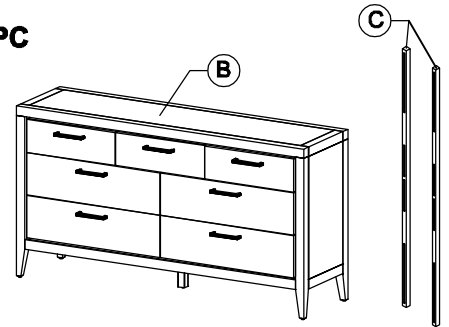

BORACAY DRESSER MIRROR ASSEMBLY INSTRUCTIONS

BOX #1
A. DRESSER MIRROR 1 PC

BOX #2
B. 7-DRAWER DRESSER* 1 PC
C. MIRROR SUPPORT 2 PCS
HARDWARE SET 1 SET

***SOLD SEPARATELY**

OPTION 1
WALL MOUNTING

HARDWARE PACKED IN BOX #2

1	ALLEN BOLT (6X40mm)		8 PCS
2	SPRING WASHER (M6)		8 PCS
3	FLAT WASHER (M6)		8 PCS
4	ALLEN KEY (L4)		1 PC

OPTION 2
DRESSER MOUNTING

STEP 1 :

STEP 2 :