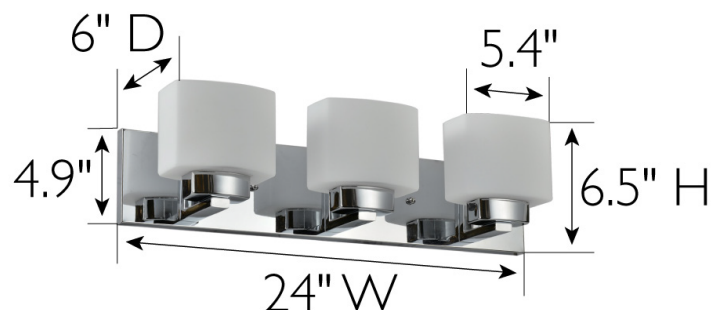

### SPECIFICATIONS

MOUNTING:	Wall Mount	LED BRIGHTNESS (LUMENS):	N/A
SLOPED CEILING ADAPTABLE:	No	LED COLOR CORRELATED TEMPERATURE (CCT):	N/A
LAMP TYPE:	Maximum 60W Medium Base Bulb	LED COLOR RENDERING INDEX (CRI):	N/A
BULB INCLUDED:	No	LED EFFICACY:	N/A
WATTS PER BULB:	60W	LED AVERAGE RATED LIFE:	N/A
TOTAL WATTAGE:	180W	ENERGY EFFICIENT:	No
DIMMABLE:	Yes	LIGHTING AMPS:	N/A
MATERIAL CONSTRUCTION:	Steel	VOLTAGE:	120V
ASSEMBLED DIMENSIONS:	6.5" H x 24" L x 6" D		
WEIGHT:	6.5 lbs.		
BACKPLATE DIMENSIONS:	4.92" H x 24" W		
CANOPY/PLATE DIMENSIONS:	N/A		
GLASS/SHADE DIMENSIONS:	4.4" H x 5.4" L x 3.8" D		
GLASS/SHADE MATERIAL:	Glass		
GLASS/SHADE TYPE:	Frosted		
GLASS/SHADE COLOR:	White		