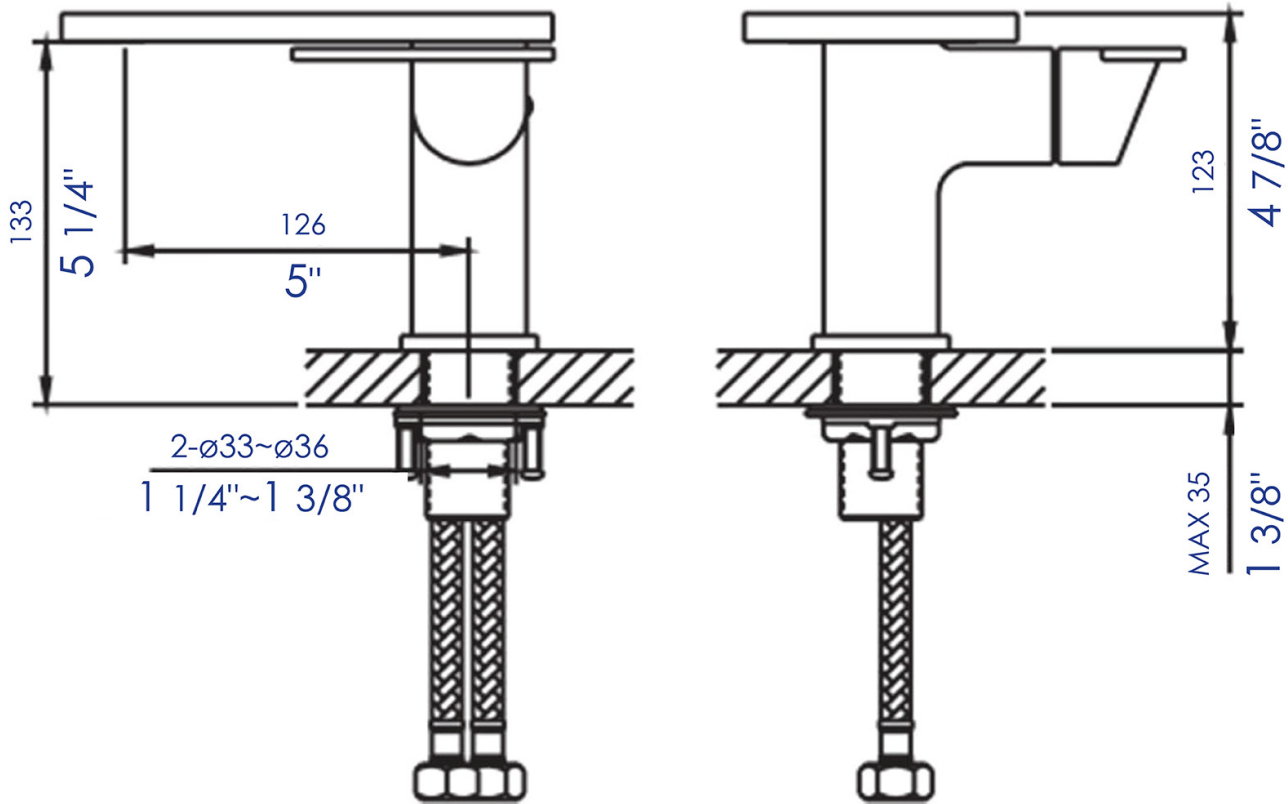

# AB1882

Single-Lever Bathroom Faucet

**Note:** All product dimensions are approximate and should be verified on site prior to installation.  
Visit [www.ALFIbrand.com](http://www.ALFIbrand.com) for more information.