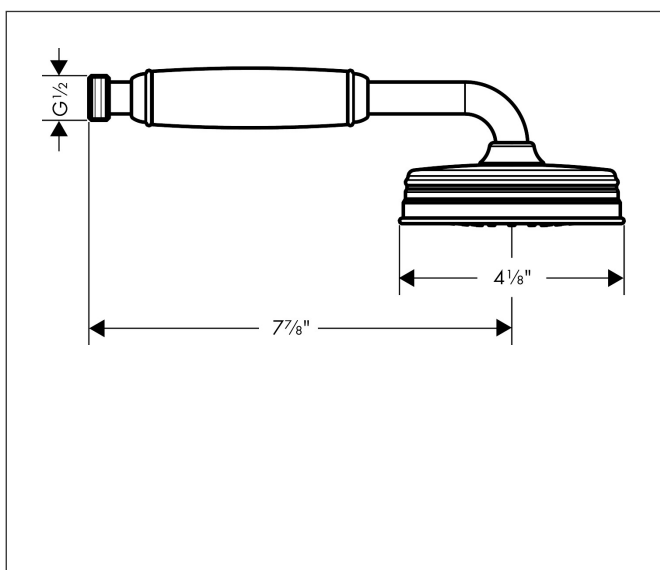

Drawing

Technology

Spray Types