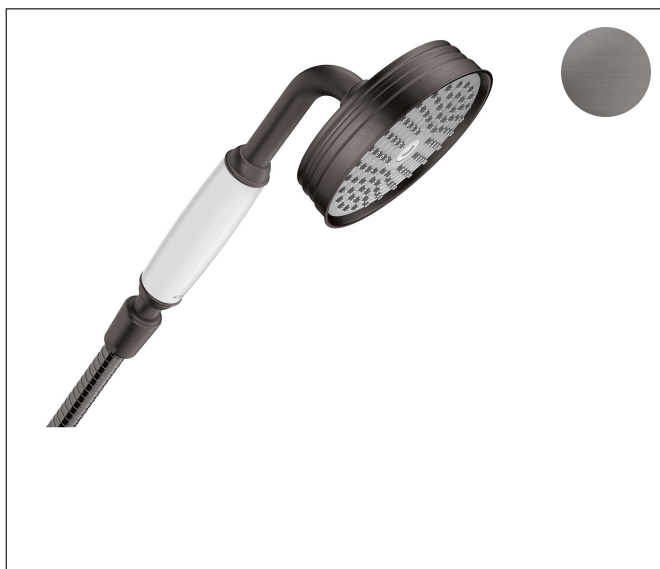

Brand AXOR  
 Art. Name **AXOR Montreux** Handshower 100 1-Jet, 2.5 GPM  
 Art. Nr. 16320341  
 Surface brushed black chrome  
 Pos. 1

## Product Picture

## Features

- Spray modes: RainAir
- 90 no-clog spray channels
- Flow: 2.5 GPM (9.5 L/Min)