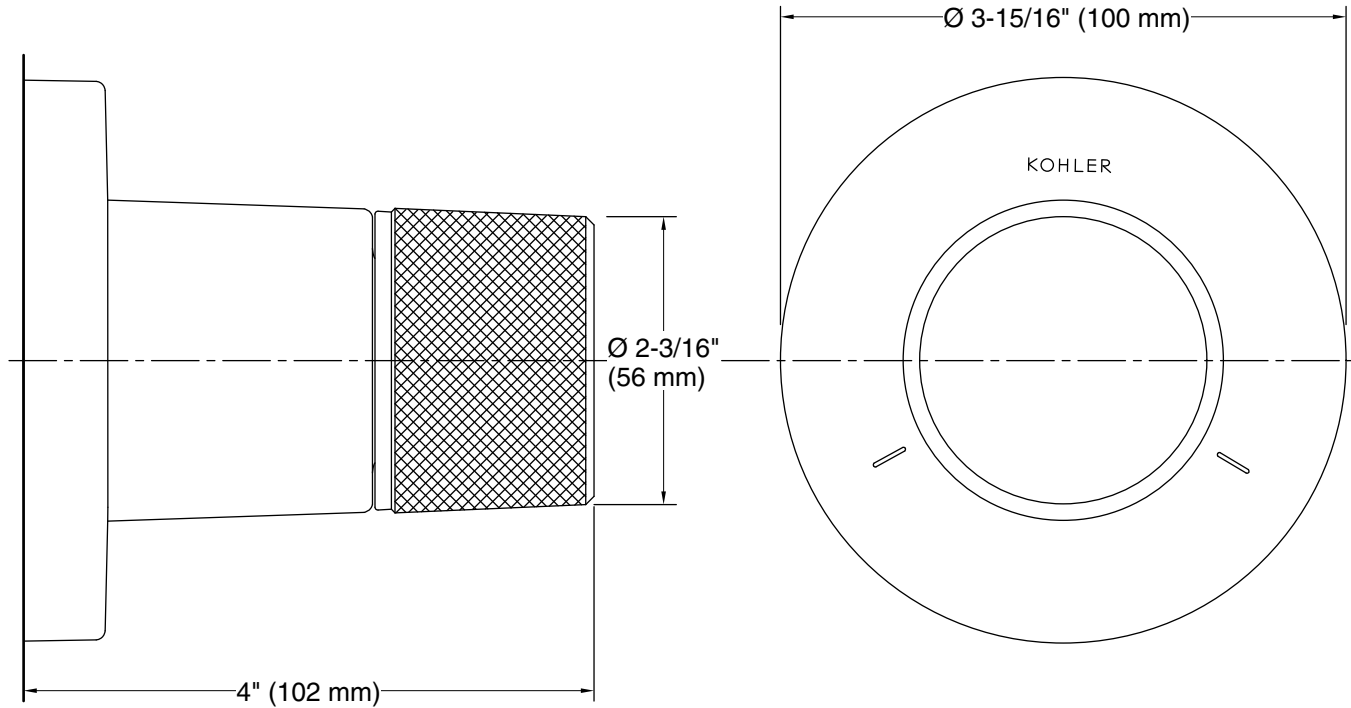

Features

- Single Oyl handle controls flow to outlets
- Includes faceplate with metal Oyl handle
- Coordinates with Components faucets, accessories, and showering components to complete your bathroom
- When used with MasterShower 2- or 3-way transfer or diverter valves, handle controls flow to two or three outlets individually or any two outlets at a time
- Trim only; requires K-728-K two- or three-way transfer valve, or K-737-K two- or three-way diverter valve (sold separately)

Technical Information

All product dimensions are nominal.

Spout:

Notes

Install this product according to the installation instructions.