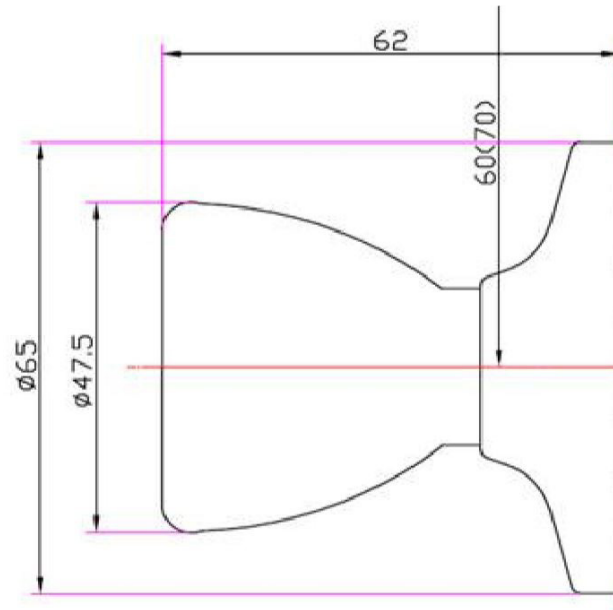

Terrace Dummy Door Knob Oil Rubbed Bronze

SPECIFICATIONS

MATERIAL CONSTRUCTION:	Brass	KEYWAY:	N/A
LOCK FUNCTION:	Dummy	REMOVABLE CORE:	No
DEADBOLT FUNCTION:	N/A	LATCH FACEPLATE I:	N/A
EXTERIOR MAX PROJECTION:	2.41"	LATCH BACKSET:	N/A
INTERIOR MAX PROJECTION:	2.43"	LATCH TYPE:	N/A
KOB VS. LEVER:	Knob	LATCHBOLT THROW DISTANCE:	N/A
KNOB DIMENSIONS:	2.36" H x 1.85" W x 1.87" D	# PINS IN CYLINDER:	N/A
LEVER LENGTH:	N/A	ANTI-BUMP PIN INSTALLED:	N/A
ROSE DIMENSIONS:	2.56" H x 2.56" W x 2.56" D	# KEYS INCLUDED:	N/A
ROSETTE / ESCUTCHEON SHAPE:	Round	SPINDLE TYPE:	N/A
CROSS BORE:	2.13"	MOUNTING HARDWARE INCLUDED:	Yes
EDGE BORE:	1"	TOOLS NEEDED FOR INSTALLATION:	Phillips Screwdriver
HANDING:	Reversible	ASSEMBLED WEIGHT:	0.27 lbs.
REKEYABLE?:	No		