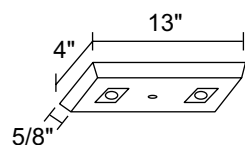

T41N WH, T41N BL,

Duo-Point Adapter. Mounts directly to an outlet box. Accepts two 120V Juno trac fixtures.