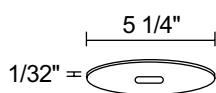

T40F WH, T40F BL

Flush Monopoint Adapter. Mounts directly to outlet box. Accepts one 120V Juno trac fixture with standard size trac adapter.

T41N WH, T41N BL,

Duo-Point Adapter. Mounts directly to an outlet box. Accepts two 120V Juno trac fixtures.