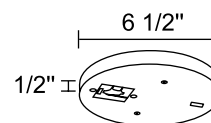

Low Voltage Monopoint Adapter

R58 WH, R58 BL

Monopoint Adapter for T252L or Trac-Lites R Series Low-Voltage Power Packs. Mounts directly to outlet box. Adapter is offset to accept all Power Pack styles. Power Pack latch locks in detent.

Specifications subject to change without notice.