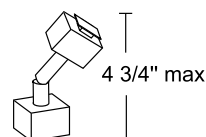

Line Voltage Sloped Ceiling Adapter

T95 WH, T95 BL,

Sloped Ceiling Adapter. Attaches to trac, permitting Trac-Master or Trac-Lites Trac fixtures with standard size trac adapter to be hung vertically from sloped ceiling. 90° maximum adjustable.