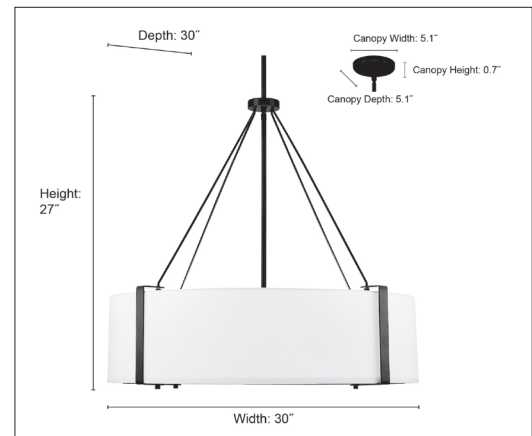

28206 MG/WH

Millennium Lighting
105 Declaration Drive
McDonough, GA 30253
www.millenniumlighting.com