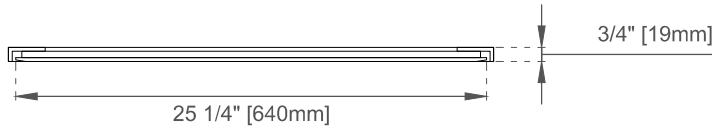

## Dimension

Width:26"

Depth:3/4"

Height:40"

Visit website for warranty and installation information  
[www.jamesmartinvanities.com](http://www.jamesmartinvanities.com)

Version:202212

# 26" Rohe Rectangular Mirror

715-M26-CB / 715-M26-MB

Top View

Front View

Side View

Visit website for warranty and installation information  
[www.jamesmartinvanities.com](http://www.jamesmartinvanities.com)