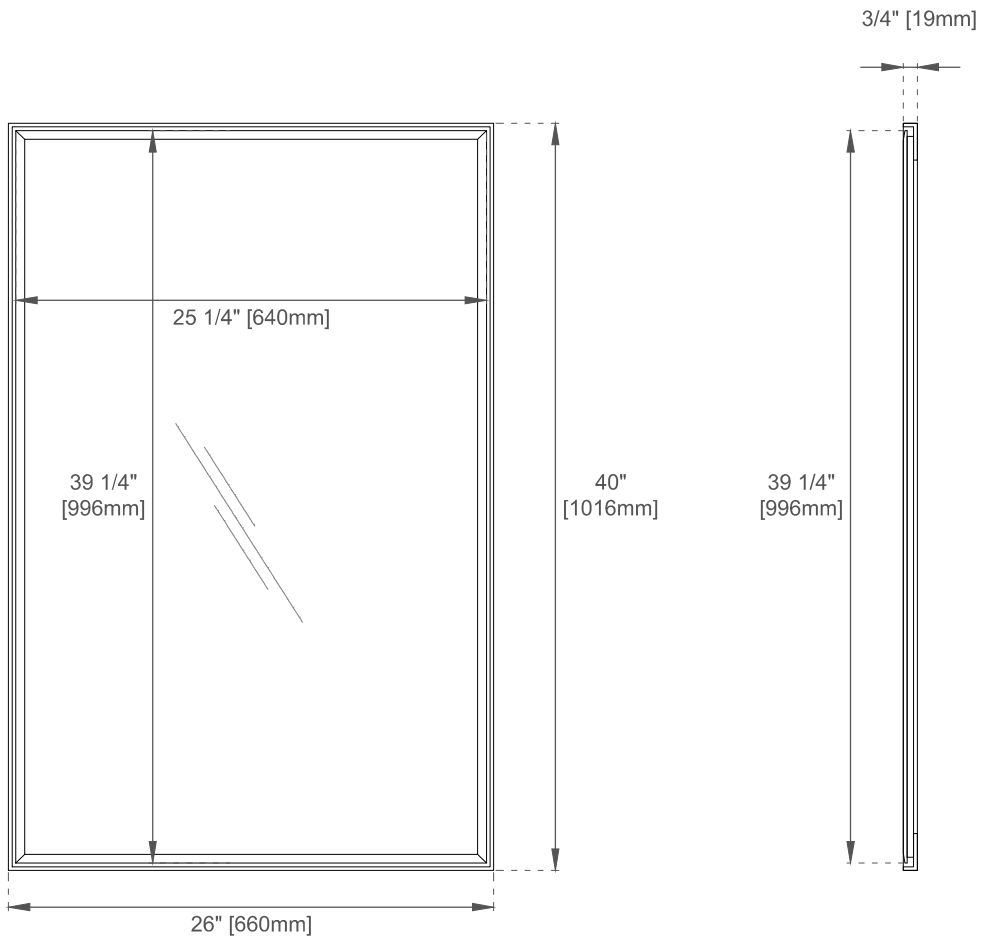

# 26" Rohe Rectangular Mirror

**JAMES MARTIN**  
VANITIES™

715-M26-CB / 715-M26-MB

---

## Features

Materials

Hardware Material: 201 Stainless Steel

Panels: Plywood

Bevel on Mirror: 1/2"

## Dimension

Width:26"

Depth:3/4"

Height:40"

Visit website for warranty and installation information  
[www.jamesmartinvanities.com](http://www.jamesmartinvanities.com)

Version:202212

# 26" Rohe Rectangular Mirror

715-M26-CB / 715-M26-MB

Top View

Front View

Side View

Visit website for warranty and installation information  
[www.jamesmartinvanities.com](http://www.jamesmartinvanities.com)