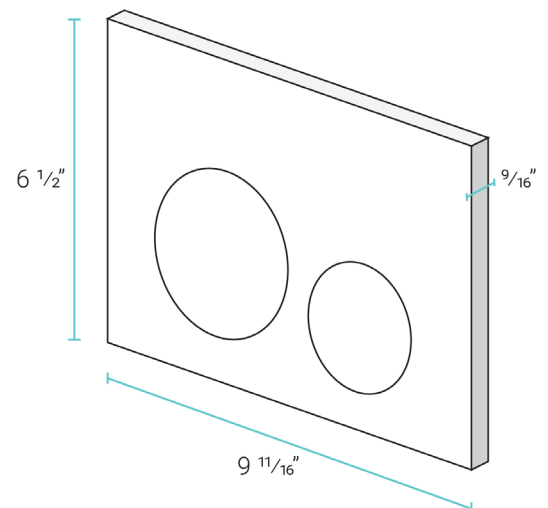

Specifications:

- N.W: 2.0 lb.
- L: 9 11/16" x W: 9/16" x H: 6 1/2"

Included Parts:

- Flush Actuator: SM-WC001Z

Compatible Parts (sold separately):

- Residential Concealed In-Wall Toilet Tank for Back-to-Wall Toilet: SM-WC324
- Commercial Concealed In-Wall Toilet Tank for Back-to-Wall Toilet: SM-WC326
- Residential Concealed In-Wall Toilet Tank for Wall-Hung Toilet: SM-WC424
- Commercial Concealed In-Wall Toilet Tank for Wall-Hung Toilet: SM-WC426

Installation:

- In-wall

Specifications:

- N.W: 33.0 lb.
- L: 22 ¹³/₁₆" x W: 4 ³/₄" x H: 51 ³/₁₆"