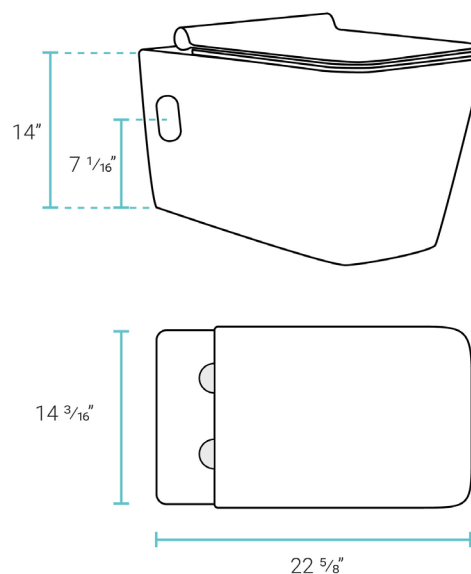

Required Components (sold separately):

- Wall Actuator: SM-WC001, SM-WC002, SM-WC003 *
- In-Wall Tank Carrier System: SM-WC424, SM-WC426

* Color & style options available