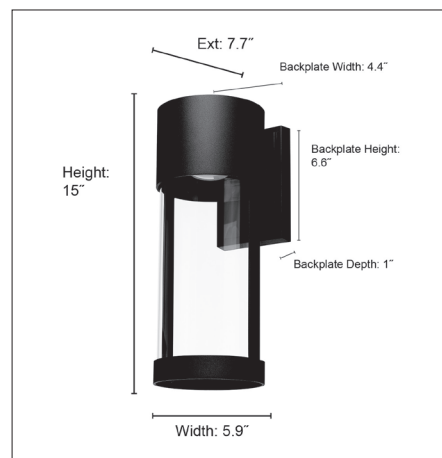

84101

TREFOR LED LIGHT OUTDOOR WALL SCONCE

FINISH

PBK - Powder Coated Black

DIMENSIONS

Width 5.9"
Height 15"
Ext. 7.7"
Backplate Width 4.4"
Backplate Height 6.6"
Backplate Depth 1"
Weight 3.62 lbs

MATERIAL Aluminum

GLASS Clear

LAMPING

Integrated LED
3000K
241 lumens
6W
CRI 90

CERTIFICATION

ETL Listed Wet Location

ITEM NUMBER

SKU 84101 PBK

84101 PBK