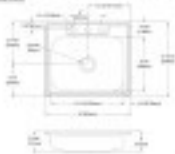

CARTOON

J. K.