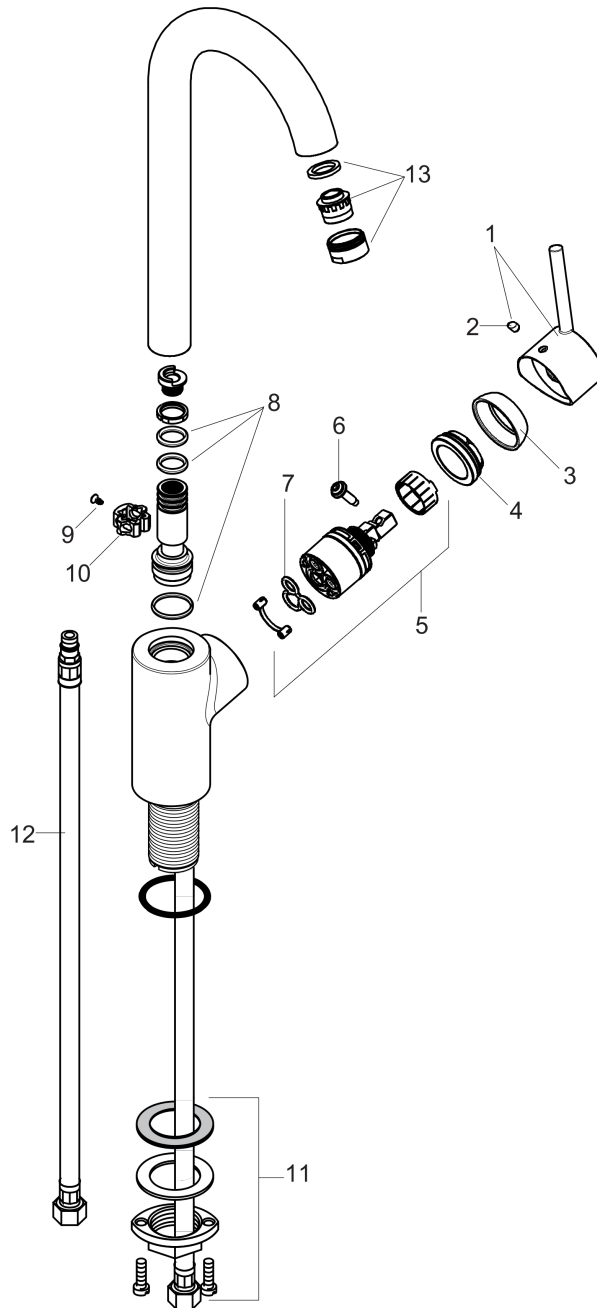

Talis S
Bar Faucet, 1.5 GPM
 Finishes : **chrome** Part no. : **04287000**

Description

Features

- Swivel range 150°
- Aerated spray
- Single-hole installation
- Flow: 1.5 GPM (5.7 L/Min)
- Ceramic cartridge
- 3/8" connections

Item details

List Price \$ 464.00

Technology

Compliance

Product image

Scale drawing

Talis S
Bar Faucet, 1.5 GPM
 Finishes : **chrome** Part no. : **04287000**

Exploded drawing

Year of production: >10/18

Talis S
Bar Faucet, 1.5 GPM
 Finishes : **chrome** Part no. : **04287000**

Spare parts list

Year of production: >10/18

Pos.	Description	Part no.	Price	PU
1	handle	95560000	-	1
2	screw cover	96338000	-	1
3	flange	95498000	-	1
4	nut	97209000	-	1
5	cartridge, assy	92730000	-	1
6	locking screw for handle	95140000	-	1
7	seal	95008000	-	1
8	sealing set	92646000	-	1
9	screw	97662000	-	1
10	axialring	97558000	-	1
11	fixing set (Ø 34)	95049000	-	1
12	connection hose 35½" M8x0,75 3/8"	96316001	-	1
13	aerator M24x1 (5 l/min)	88744000	-	1