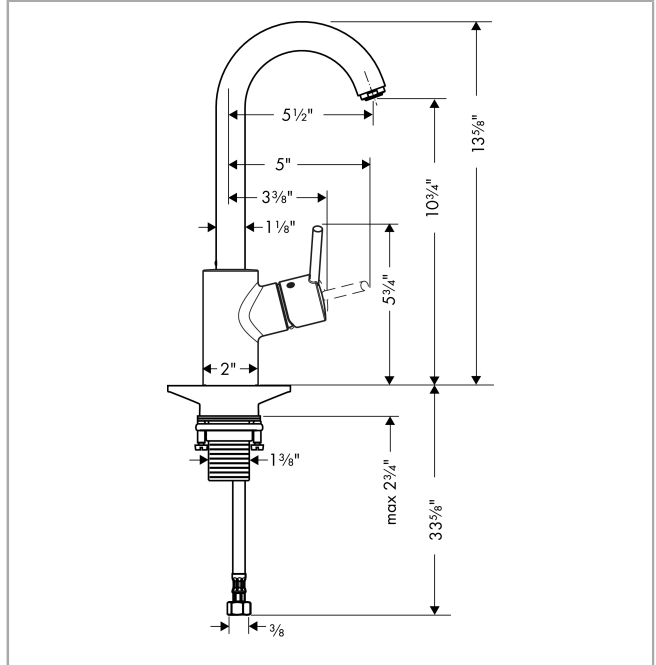

Talis S
Bar Faucet, 1.5 GPM
 Finishes : **chrome** Part no. : **04287000**

Description

Features

- Swivel range 150°
- Aerated spray
- Single-hole installation
- Flow: 1.5 GPM (5.7 L/Min)
- Ceramic cartridge
- 3/8" connections

Item details

List Price \$ 464.00

Technology

Compliance

Product image

Scale drawing

Talis S
Bar Faucet, 1.5 GPM
 Finishes : **chrome** Part no. : **04287000**

Exploded drawing

Year of production: >10/18

Talis S
Bar Faucet, 1.5 GPM
 Finishes : **chrome** Part no. : **04287000**

Spare parts list

Year of production: >10/18

Pos.	Description	Part no.	Price	PU
1	handle	95560000	-	1
2	screw cover	96338000	-	1
3	flange	95498000	-	1
4	nut	97209000	-	1
5	cartridge, assy	92730000	-	1
6	locking screw for handle	95140000	-	1
7	seal	95008000	-	1
8	sealing set	92646000	-	1
9	screw	97662000	-	1
10	axialring	97558000	-	1
11	fixing set (Ø 34)	95049000	-	1
12	connection hose 35½" M8x0,75 3/8"	96316001	-	1
13	aerator M24x1 (5 l/min)	88744000	-	1