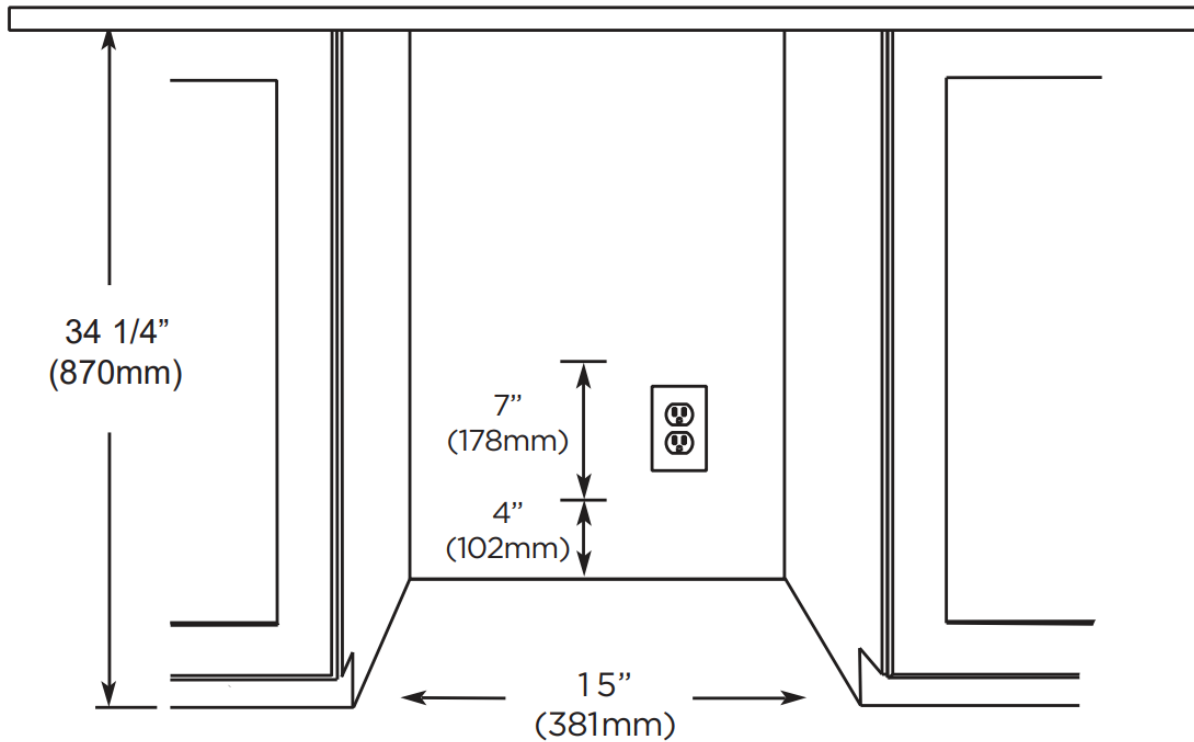

XOUIMPUMP

Factory installed
Drain Pump included

SPECIFICATIONS

ELECTRICAL 120V 60HZ 3.3 AMP*

DIMENSIONS H 33-9/16"
W 14 7/8"
D 22-25/32"

ROUGH IN H 34 1/4" min
W 15"
D 24"

REFRIGERANT R134a

OPTIONAL

XOUIM15SD

15" SS Door and 2 style handles for XOUIM1585

XOUIM1585NOPA

15" ADA Height Nugget Ice Maker W/Drain Pump

ROUGH-IN DIMENSIONS

All XO undercounter units arrive pre-wired with low profile plugs for easy installation

Need more space - Cut into an adjoining cabinet to reach an outlet there

When installing with The hinge side next to a wall - Leave adequate space for your door handle.