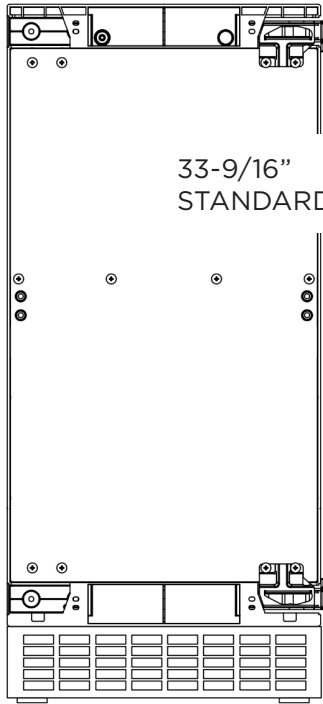

Choosing the right ice matters.

WORLD CLASS SERVICE | COMPREHENSIVE WARRANTIES

OUR LASTING COMMITMENT TO YOU

FRONT VIEW (WITHOUT PANEL)

14-7/8" WIDE

22-25/32" DEEP

FEATURES

CAPACITY

XOUIMPUMP

Factory installed
Drain Pump included

SPECIFICATIONS

ELECTRICAL 120V 60HZ 3.3 AMP*

DIMENSIONS H 33-9/16"
W 14 7/8"
D 22-25/32"

ROUGH IN H 34 1/4" min
W 15"
D 24"

REFRIGERANT R134a

OPTIONAL