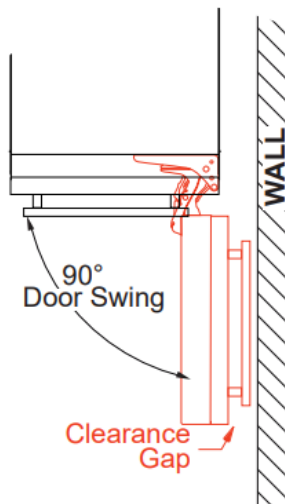

XOUIM15SD

15" SS Door and 2 style handles for XOUIM1585

XOUIM1585NOPA

15" ADA Height Nugget Ice Maker W/Drain Pump

ROUGH-IN DIMENSIONS

All XO undercounter units arrive pre-wired with low profile plugs for easy installation

Need more space - Cut into an adjoining cabinet to reach an outlet there

When installing with The hinge side next to a wall - Leave adequate space for your door handle.