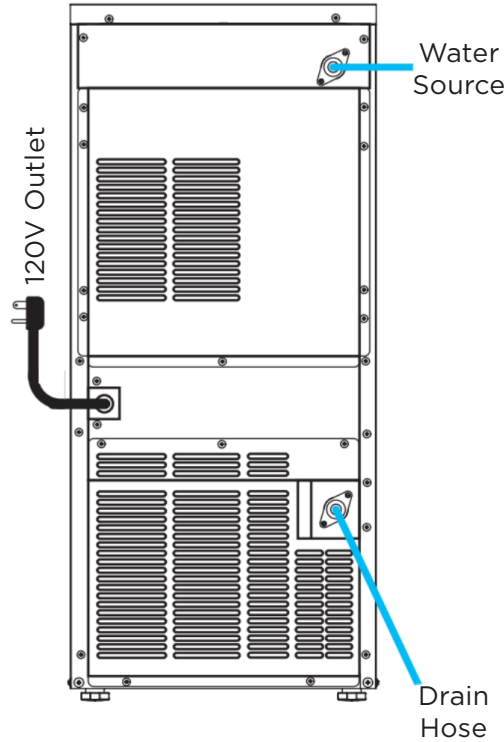

Choosing the right ice matters.

WORLD CLASS SERVICE | COMPREHENSIVE WARRANTIES

OUR LASTING COMMITMENT TO YOU

FRONT VIEW (WITHOUT PANEL)

14-7/8" WIDE

22-25/32" DEEP

FEATURES

CAPACITY

85 lbs of nugget ice per day.
25 lbs ice storage

FEATURES

- Panel Ready (Panel/Handles Not Included)
- Articulated hinges for Seamless Integration
- Makes up to 85lbs of nugget ice per day
- Includes factory installed drain pump
- 25lbs Ice storage capacity
- Elegant 6-color Interior Illumination
- 6 1/2' Power Cord w/ low profile 90° flat plug
- Optional 15" Nugget Ice Maker Available in ADA Height

XOUIMPUMP

Factory installed
Drain Pump included

SPECIFICATIONS

ELECTRICAL 120V 60HZ 3.3 AMP*

DIMENSIONS H 33-9/16"
W 14 7/8"
D 22-25/32"

ROUGH IN H 34 1/4" min
W 15"
D 24"

REFRIGERANT R134a

OPTIONAL