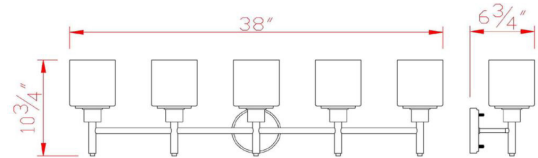

Aubrey 5-Light Vanity Light  
Satin Nickel

**SPECIFICATIONS**

<b>MOUNTING:</b>	Wall Mount	<b>LED BRIGHTNESS (LUMENS):</b>	N/A
<b>SLOPED CEILING ADAPTABLE:</b>	No	<b>LED COLOR CORRELATED TEMPERATURE (CCT):</b>	N/A
<b>LAMP TYPE 1:</b>	5 lamps 60W Incandescent	<b>LED COLOR RENDERING INDEX (CRI):</b>	N/A
<b>BULB INCLUDED:</b>	No	<b>LED EFFICACY:</b>	N/A
<b>WATTS PER BULB:</b>	60W	<b>LED AVERAGE RATED LIFE:</b>	N/A
<b>TOTAL WATTAGE:</b>	300W	<b>ENERGY EFFICIENT:</b>	No
<b>DIMMABLE:</b>	Yes	<b>LIGHTING AMPS:</b>	N/A
<b>MATERIAL CONSTRUCTION:</b>	Steel	<b>VOLTAGE:</b>	120V
<b>ASSEMBLED DIMENSIONS:</b>	10.75" H x 38" L x 6.75" D		
<b>WEIGHT:</b>	8.70 lbs.		
<b>BACKPLATE DIMENSIONS:</b>	5" H x 5" W		
<b>CANOPY/PLATE DIMENSIONS:</b>	N/A		
<b>GLASS/SHADE DIMENSIONS:</b>	5.3" H x 4.75" L x 4.75" D		
<b>GLASS/SHADE MATERIAL:</b>	Glass		
<b>GLASS/SHADE TYPE:</b>	Frosted		
<b>GLASS/SHADE COLOR:</b>	White		