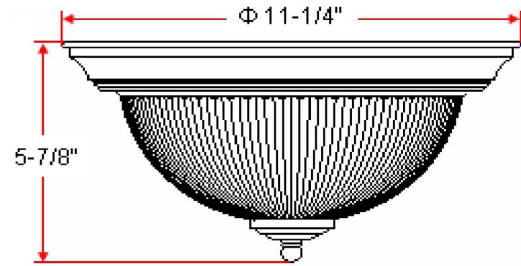

Millbridge I-Light Ceiling Light
Polished Brass

SPECIFICATIONS

MOUNTING:	Flush Mount	LED BRIGHTNESS (LUMENS):	N/A
SLOPED CEILING ADAPTABLE:	No	LED COLOR CORRELATED TEMPERATURE (CCT):	N/A
LAMP TYPE 1:	1 lamp 75W Incandescent A19	LED COLOR RENDERING INDEX (CRI):	N/A
BULB INCLUDED:	No	LED EFFICACY:	N/A
WATTS PER BULB:	75W	LED AVERAGE RATED LIFE:	N/A
TOTAL WATTAGE:	75W	ENERGY EFFICIENT:	No
DIMMABLE:	Yes	LIGHTING AMPS:	N/A
MATERIAL CONSTRUCTION:	Steel	VOLTAGE:	120V
ASSEMBLED DIMENSIONS:	5.8" H x 11.25" L x 11.25" D		
WEIGHT:	3.08 lbs.		
BACKPLATE DIMENSIONS:	N/A		
CANOPY/PLATE DIMENSIONS:	N/A		
GLASS/SHADE DIMENSIONS:	3.6" H x 8.5" L x 8.5" D		
GLASS/SHADE MATERIAL:	Glass		
GLASS/SHADE TYPE:	Ribbed		
GLASS/SHADE COLOR:	Clear		