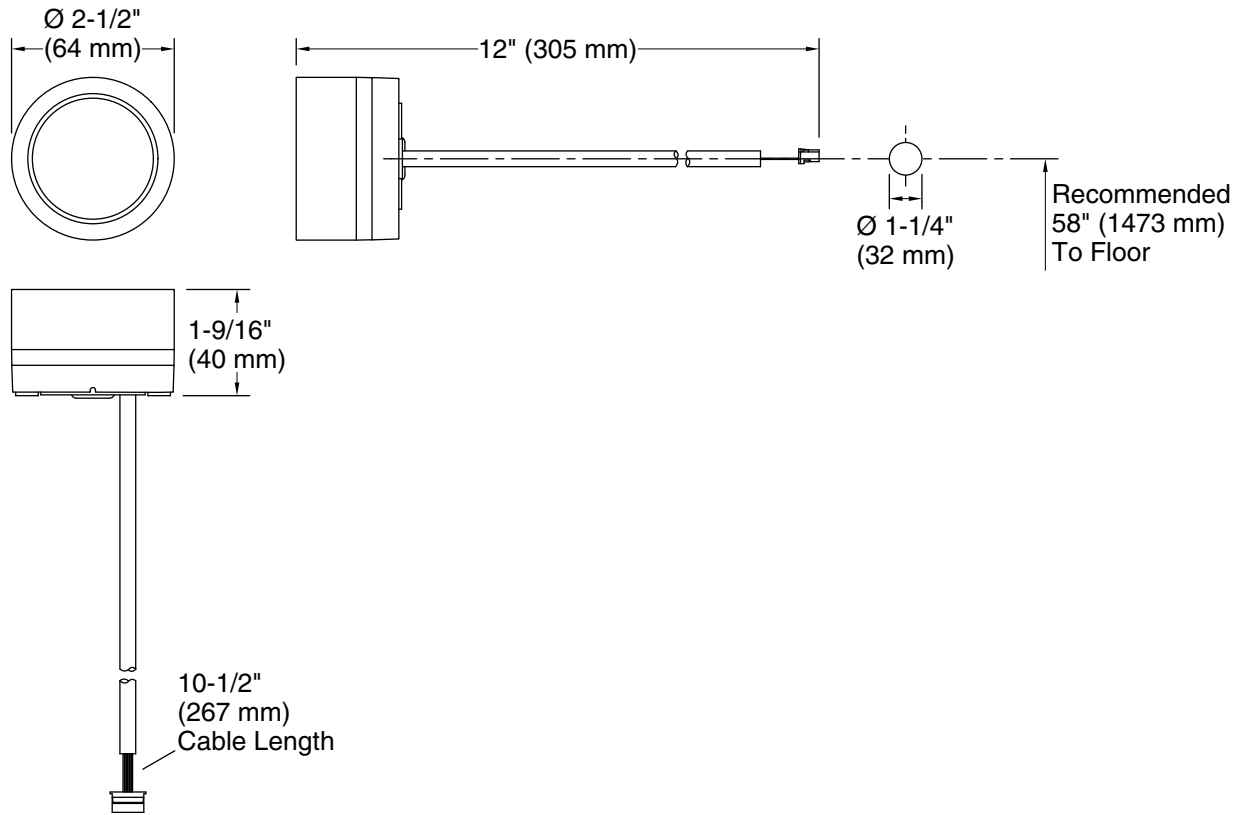

Available Colors/Finishes

Color tiles intended for reference only.

Color	Code	Description
	CP	Polished Chrome
	BL	Matte Black

Technical Information

All product dimensions are nominal.

Drain included: No

Handshower: