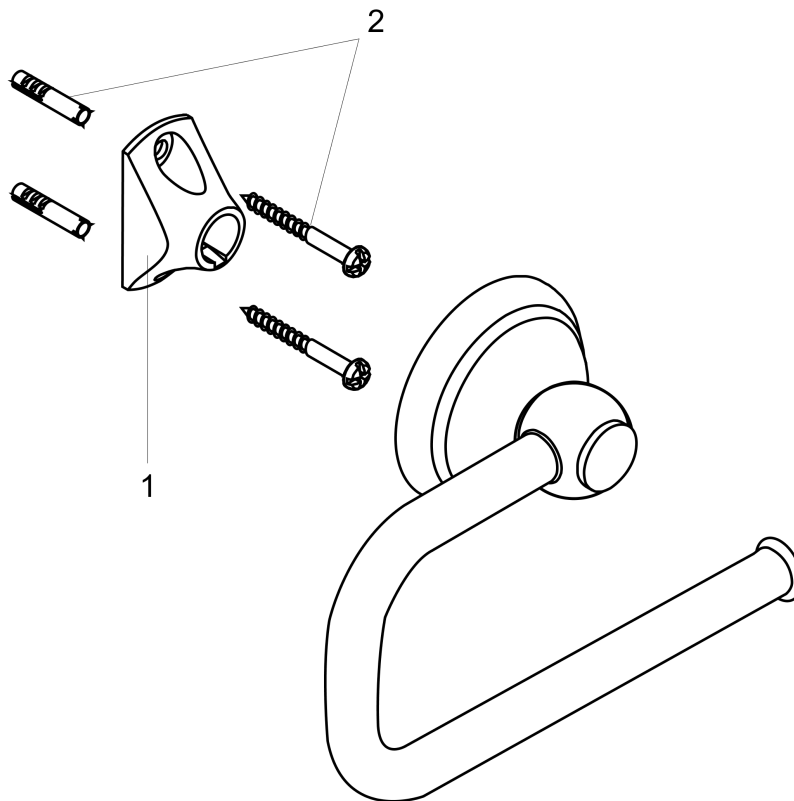

**C Accessories**  
**Toilet Paper Holder**

Finishes : **chrome** Part no. : **06093000**

**Description**

**Features**

- Brass
- Wall-mounted
- Metal holder

**Item details**

List Price \$ 113.00

**Product image**

**Scale drawing**

**C Accessories**  
**Toilet Paper Holder**

Finishes : **chrome** Part no. : **06093000**

**Exploded drawing**

Year of production: >07/04

**C Accessories**  
**Toilet Paper Holder**

Finishes : **chrome** Part no. : **06093000**

**Spare parts list**

Year of production: >07/04

<b>Pos.</b>	<b>Description</b>	<b>Part no.</b>	<b>Price</b>	<b>PU</b>
1	support element	96341000	-	1
2	mounting set	40915000	-	1