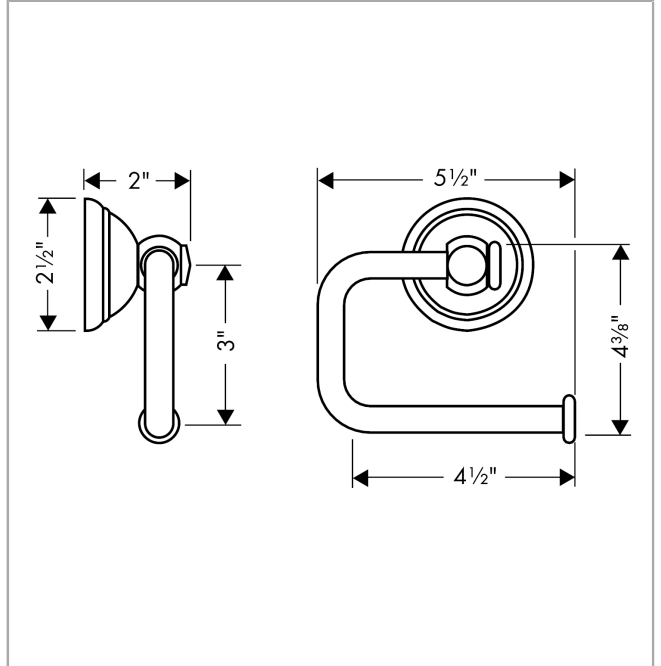

**C Accessories**  
**Toilet Paper Holder**

Finishes : **chrome** Part no. : **06093000**

**Description**

**Features**

- Brass
- Wall-mounted
- Metal holder

**Item details**

List Price \$ 113.00

**Product image**

**Scale drawing**

**C Accessories**  
**Toilet Paper Holder**

Finishes : **chrome** Part no. : **06093000**

**Exploded drawing**

Year of production: >07/04

**C Accessories**  
**Toilet Paper Holder**

Finishes : **chrome** Part no. : **06093000**

**Spare parts list**

Year of production: >07/04

<b>Pos.</b>	<b>Description</b>	<b>Part no.</b>	<b>Price</b>	<b>PU</b>
1	support element	96341000	-	1
2	mounting set	40915000	-	1