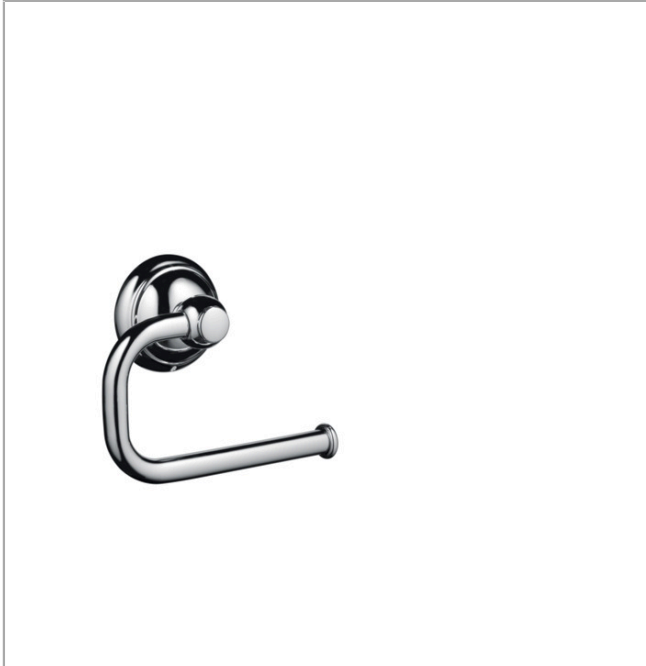

**C Accessories**  
**Toilet Paper Holder**

Finishes : **chrome** Part no. : **06093000**

**Description**

**Features**

- Brass
- Wall-mounted
- Metal holder

**Item details**

List Price \$ 113.00

**Product image**

**Scale drawing**

**C Accessories**  
**Toilet Paper Holder**

Finishes : **chrome** Part no. : **06093000**

**Exploded drawing**

Year of production: >07/04

**C Accessories**  
**Toilet Paper Holder**

Finishes : **chrome** Part no. : **06093000**