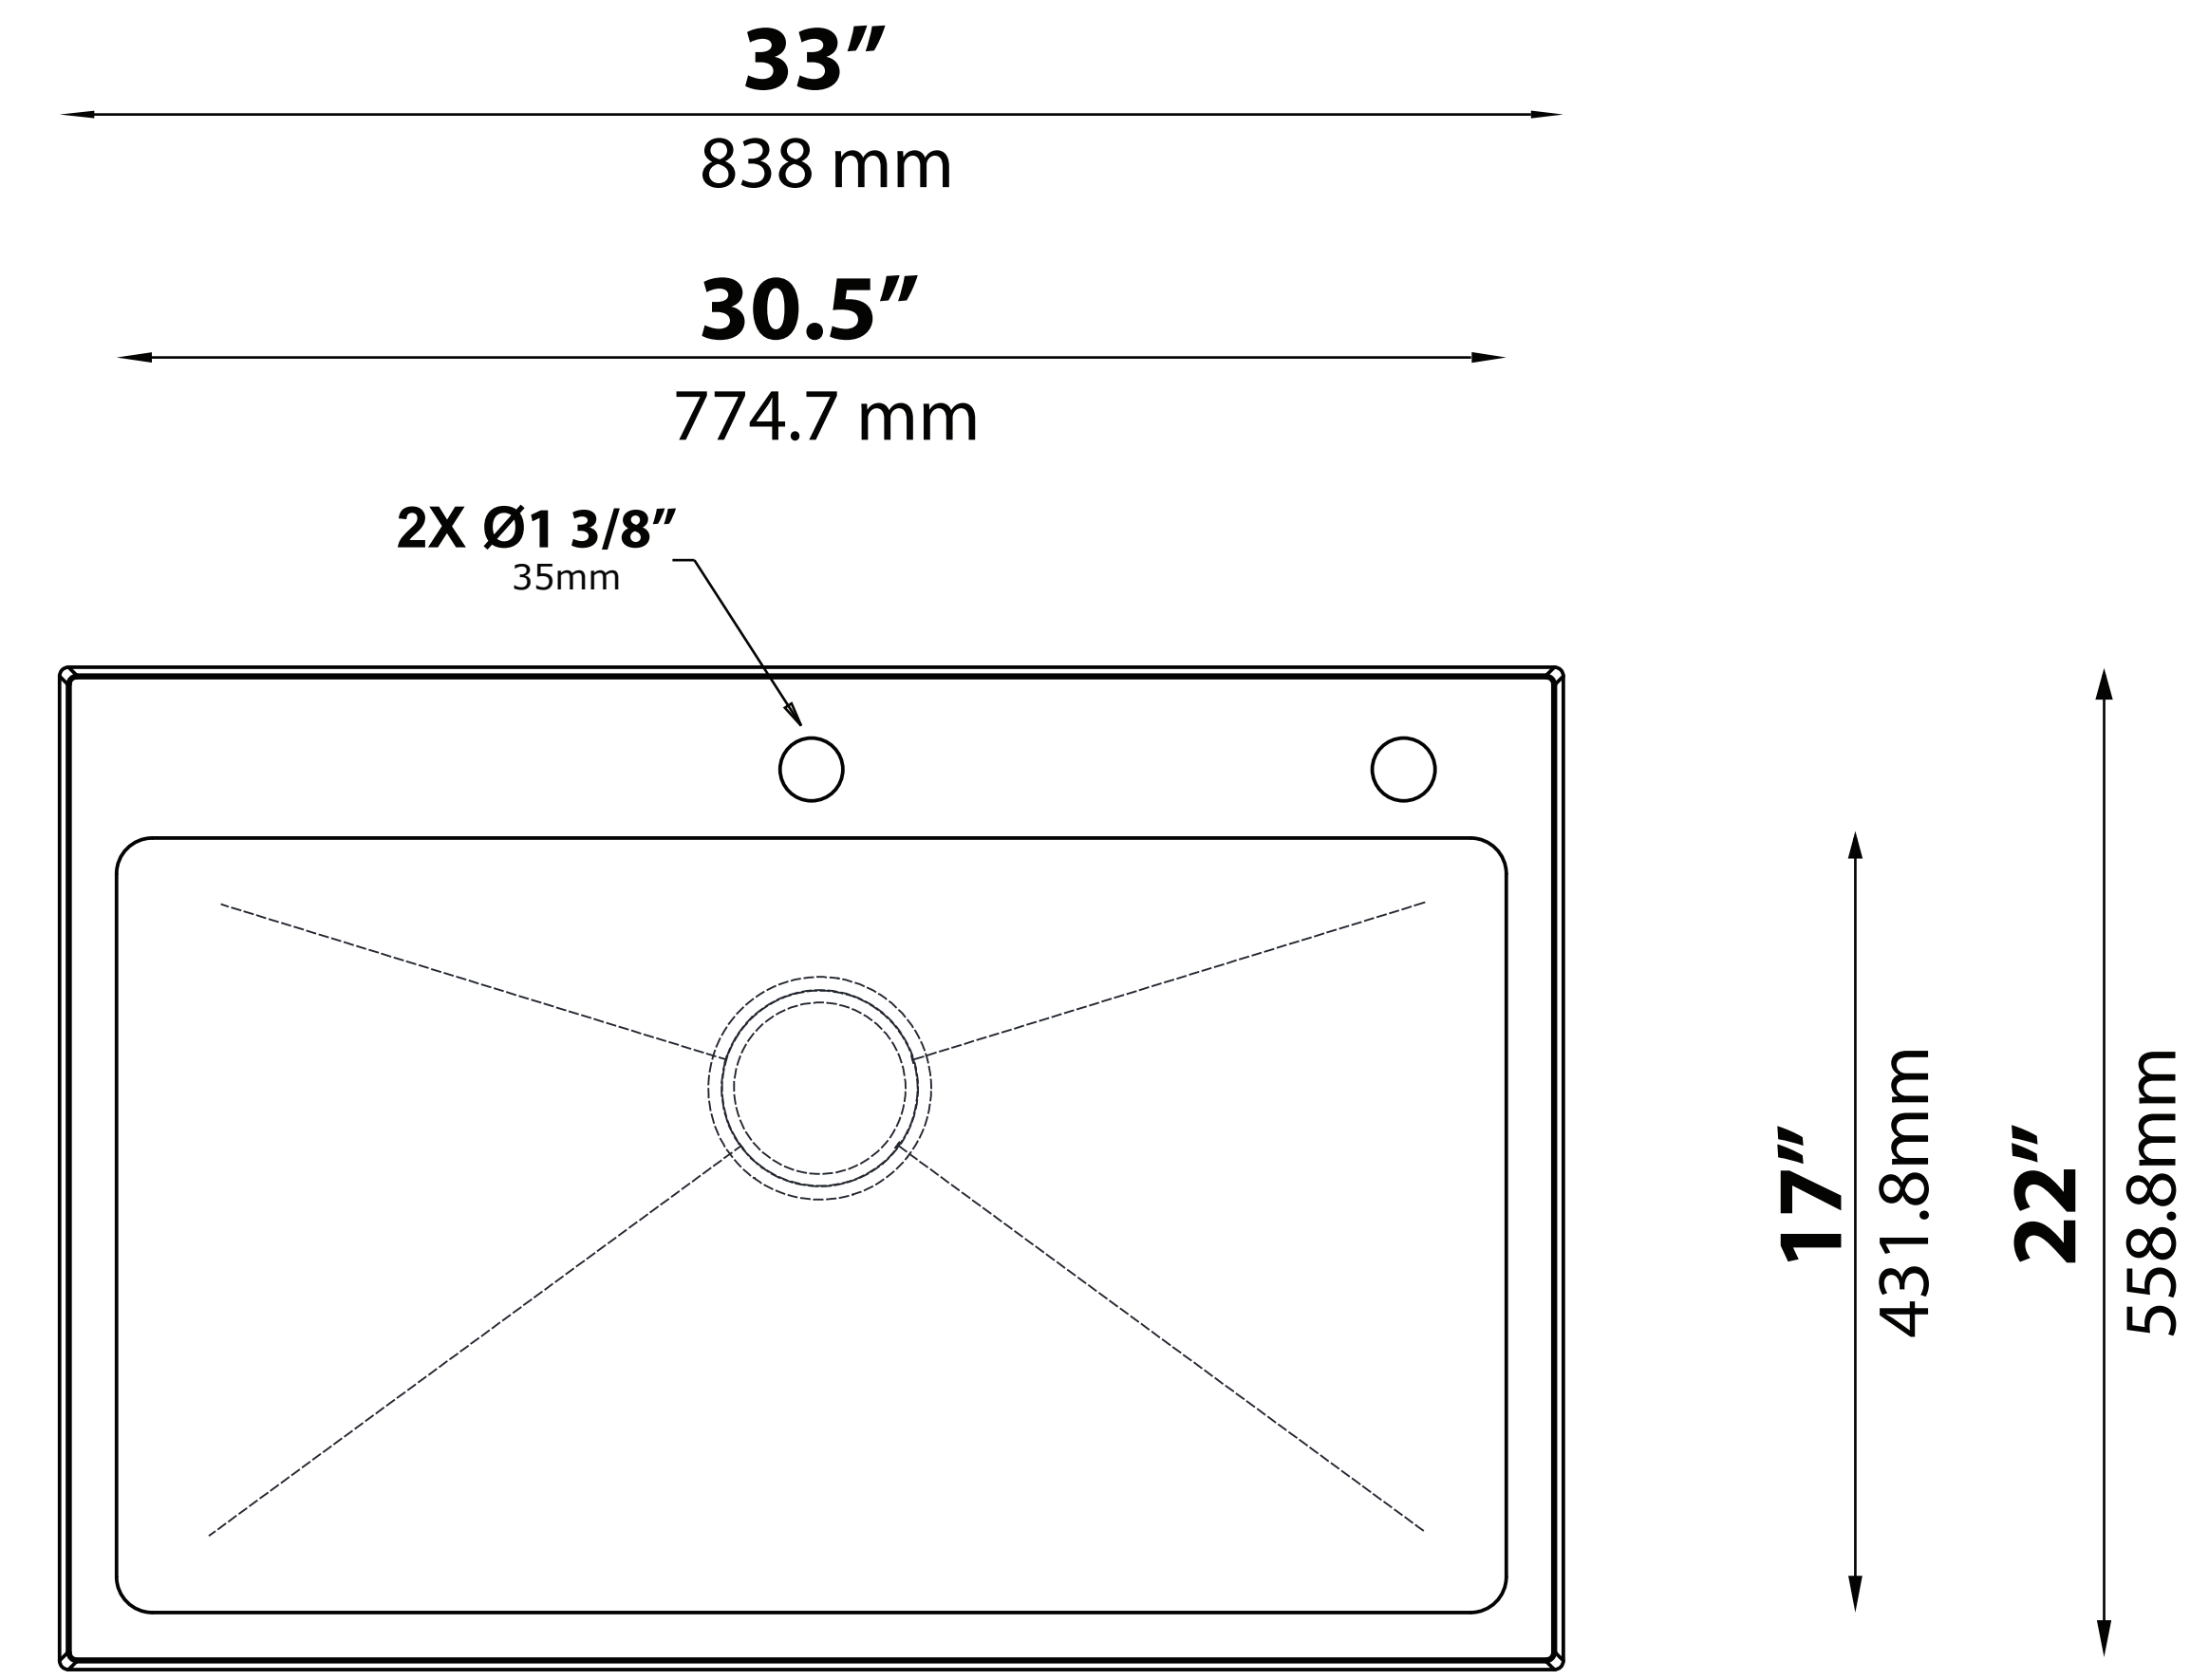

Dotted line size: 775*432*R20 mm 350g art paper 350 克铜版纸

Kräus[®]
www.kraususa.com

**Model No.
KHT6N0-33**

Undermount Cut-out

Pro Hotline: 516.801.8955

Customer Service: 800.775.0703

NOTES:

- 1.The "N" in the Model Number refers to the drain location.
- 2.Cutout template is provided as a guide **ONLY** and must be checked against actual sink to verify correct fit.

Please tear perforated edge for zero / flushed reveal

Please cut along inner solid line for Negative reveal 1/8"