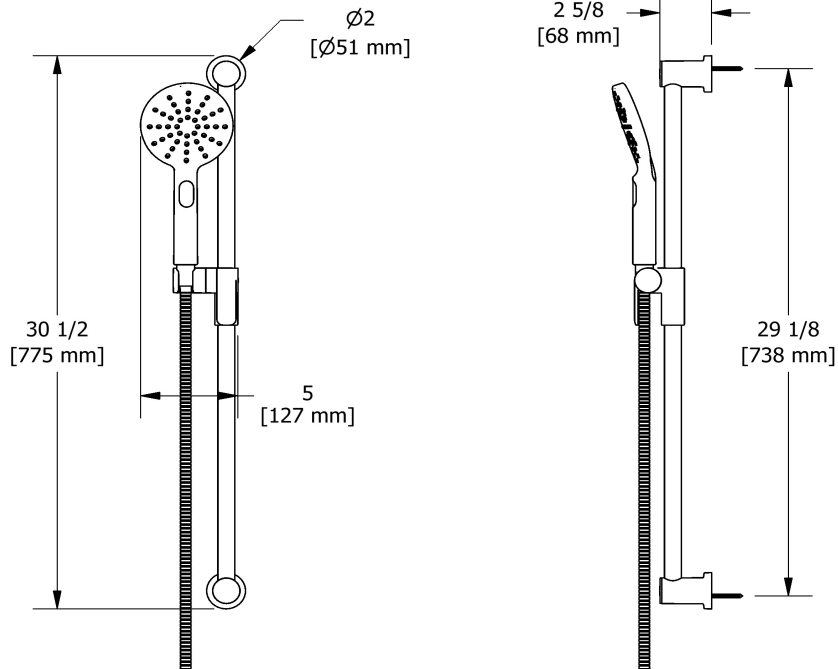

## Customer Service

Ontario, West Canada : 888-287-5354 Quebec, Maritimes, United States : 866-473-8442

Hand shower rail  
**4664**

## Specifications

### Descriptions

- Ø22 mm (7/8") slide bar
- Easy-Glide left cursor
- 4364, 2-jet hand shower
- Scale-free
- 150 cm (59") double interlock flexible hose, swivel and 2 check valves

Sizes, models and finishes may differ from those presented.