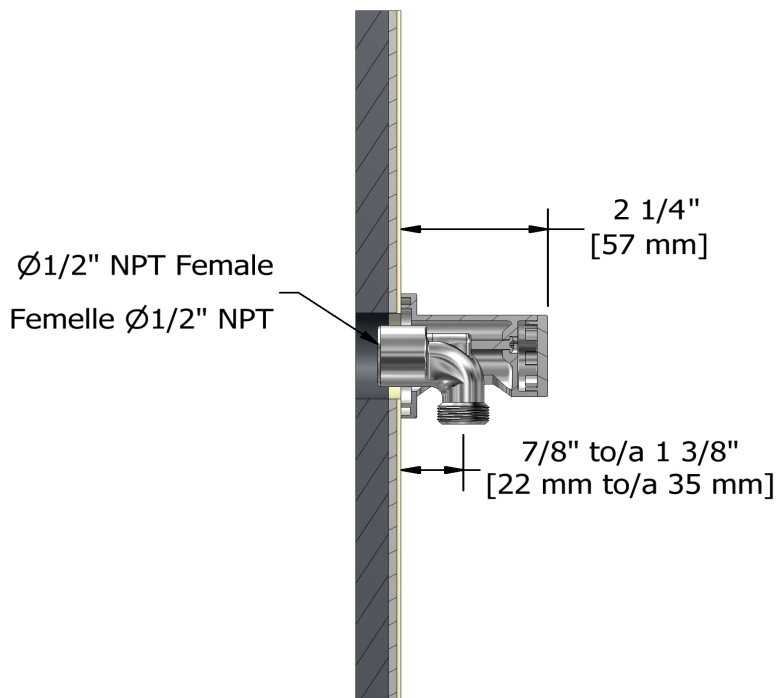

Sizes, models and finishes may differ from those presented.

Warranty

This **Riobel Inc.** product you have purchased carries a Limited Lifetime Warranty on the chrome, PVD finish, blacks and all working parts and is guaranteed from the initial purchase date against all manufacturing defects. All other finishes, including plastic components, are guaranteed for one year. All electric and/or electronic parts are covered by a 5-year limited warranty.

Customer Service

Ontario, West Canada : 888-287-5354 Quebec, Maritimes, United States : 866-473-8442