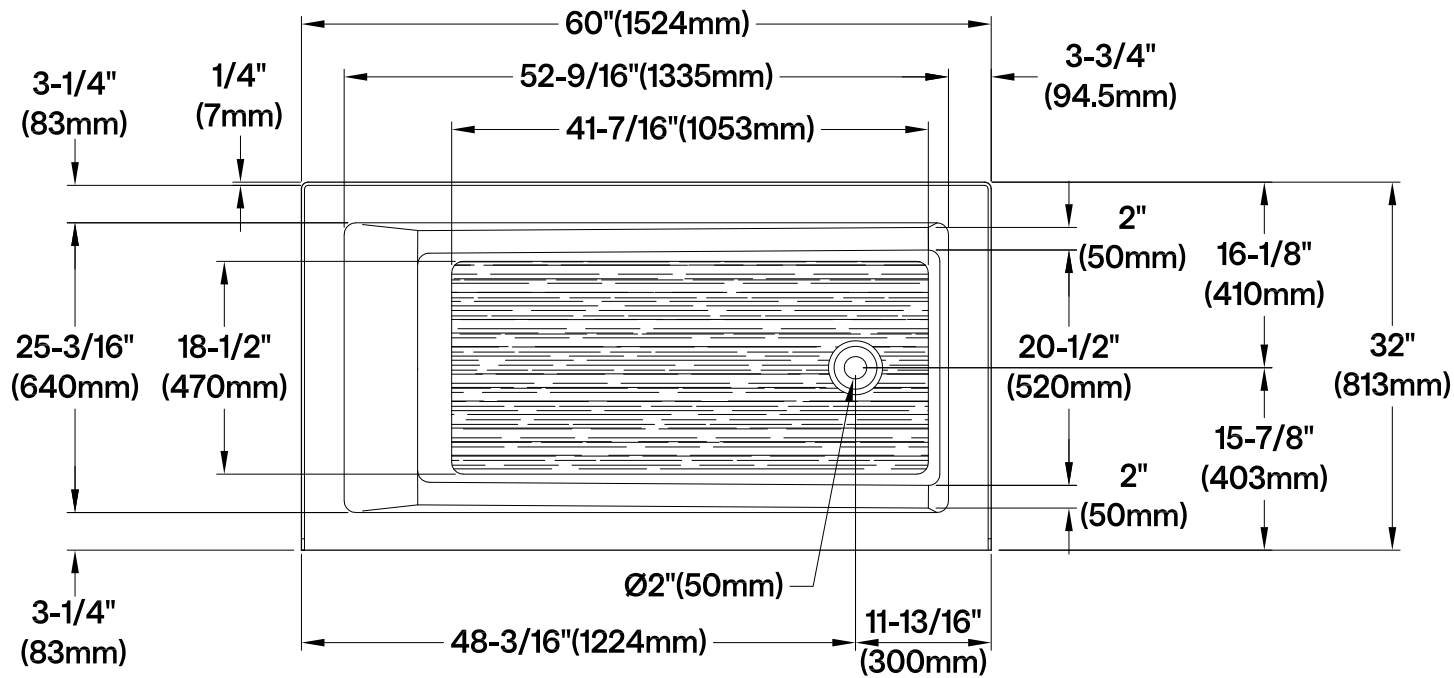

VTAM6032R22D

60" Acrylic Anti-Skid Alcove Tub with Right Hand Drain Hole

M10 x 60 (2 pcs)
M10 x 45 (2 pcs)

Drain Hole Size (Scale 3:1)