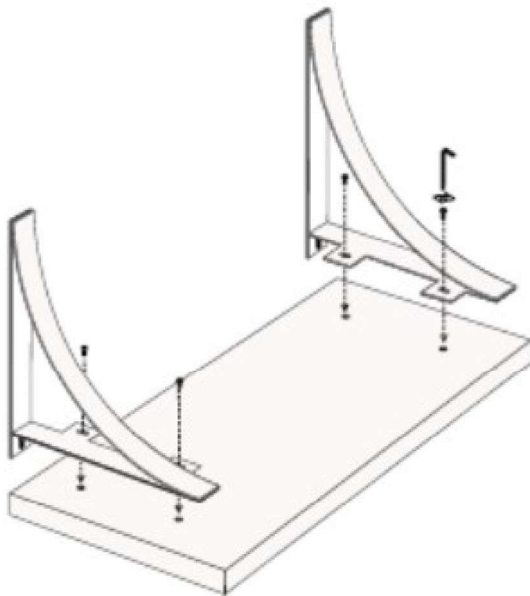

ASSEMBLY INSTRUCTIONS

Bellingham 1pc KD Shelving 24"

4+1 EXTRA

SCREW

1 ALLEN KEY

x2

WALL PLUGS

x2

SCREW

1 PC WOODEN SHELF

2 PCS METAL

STEP-1

ASSEMBLY

STEP-2