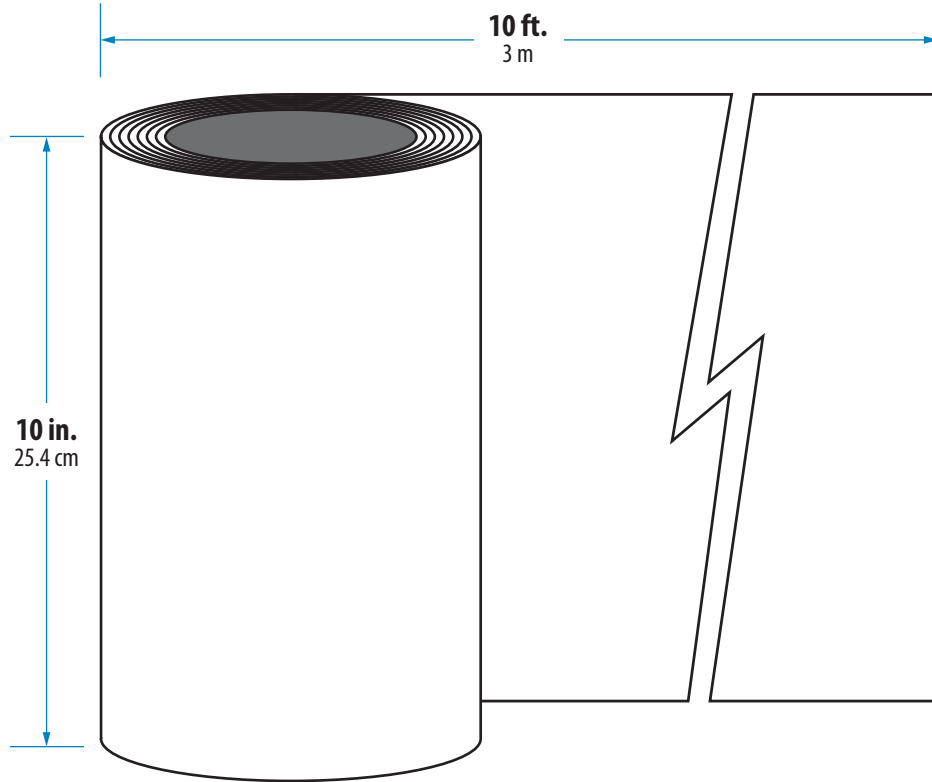

0.010 Aluminum • 10 in. x 10 ft. • Royal Brown over Birch White polyester paint

Brown/White

REVERSIBLE BROWN ↔ WHITE
REVERSIBLE MARRÓN ↔ BLANCO