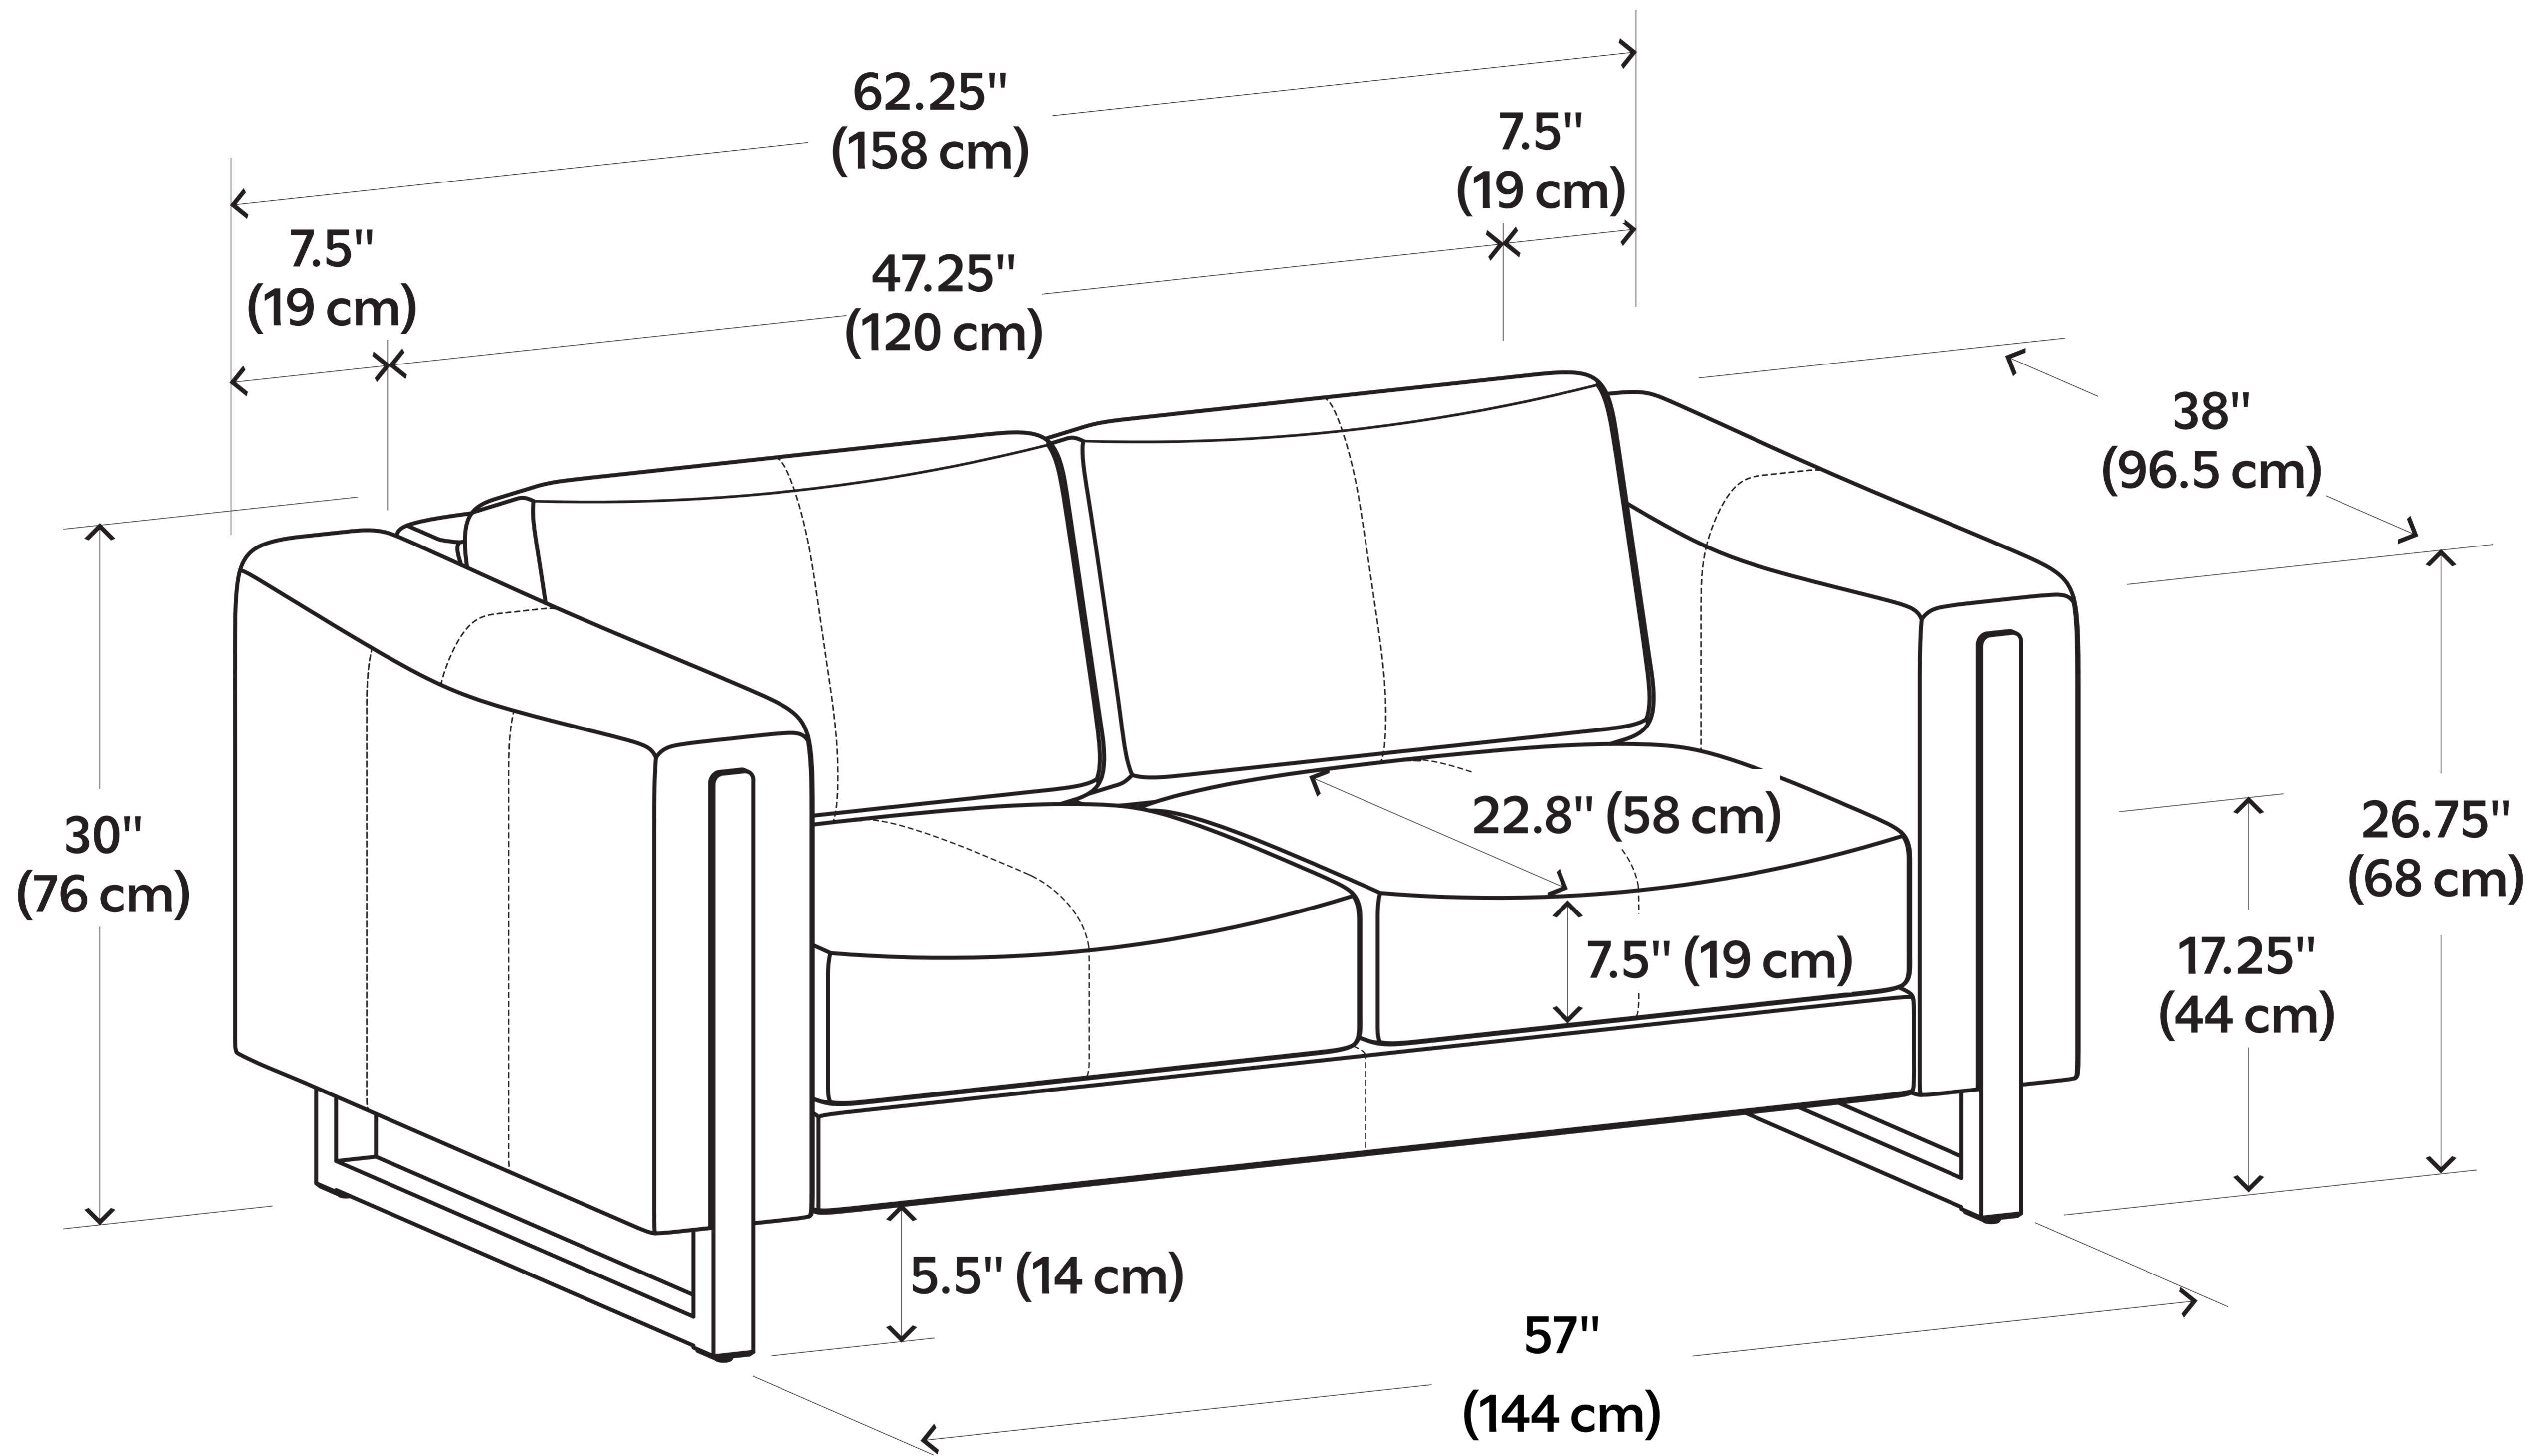

# Richard 63 inch Loveseat

**Net weight:** 103 lbs / 47 Kgs