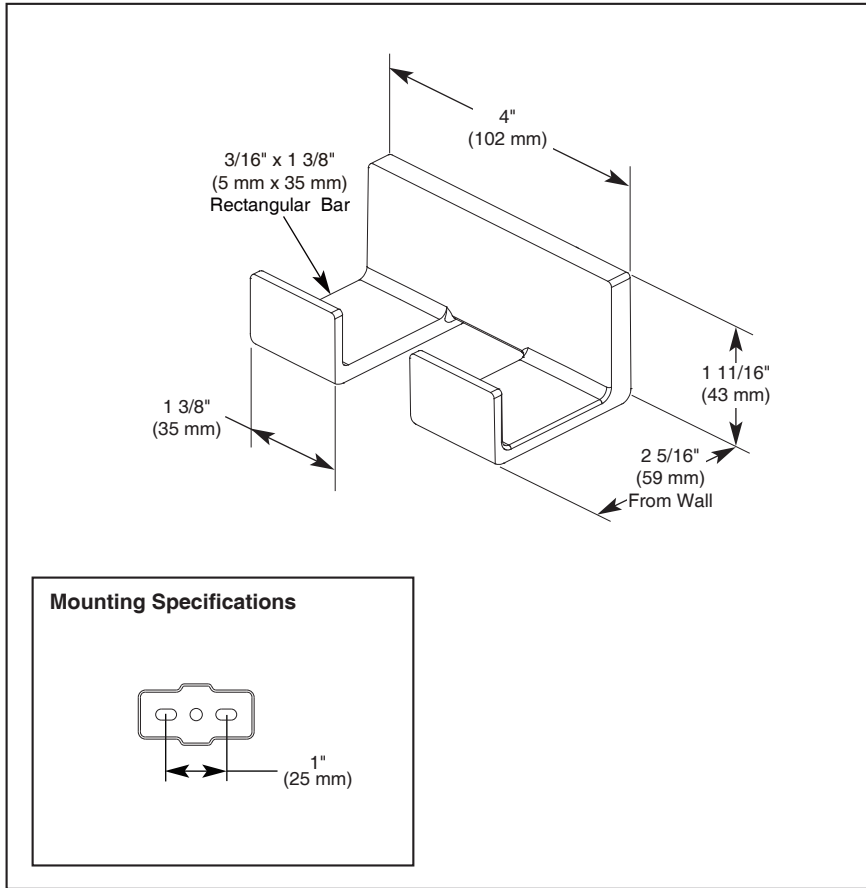

77736▲

Submitted Model No.: _____

Specific Features: _____

ACCESSORIES

- Vero™ Bath Collection
- Robe Hook

STANDARD SPECIFICATIONS:

- Wood blocking is preferable behind all wall surfaces. If wood blocking is not available, the following fasteners are suggested: Tile/Masonry-Plastic or lead Anchors Plaster/drywall-Toggle bolts.
- Mounting hardware and mounting instructions included with product.