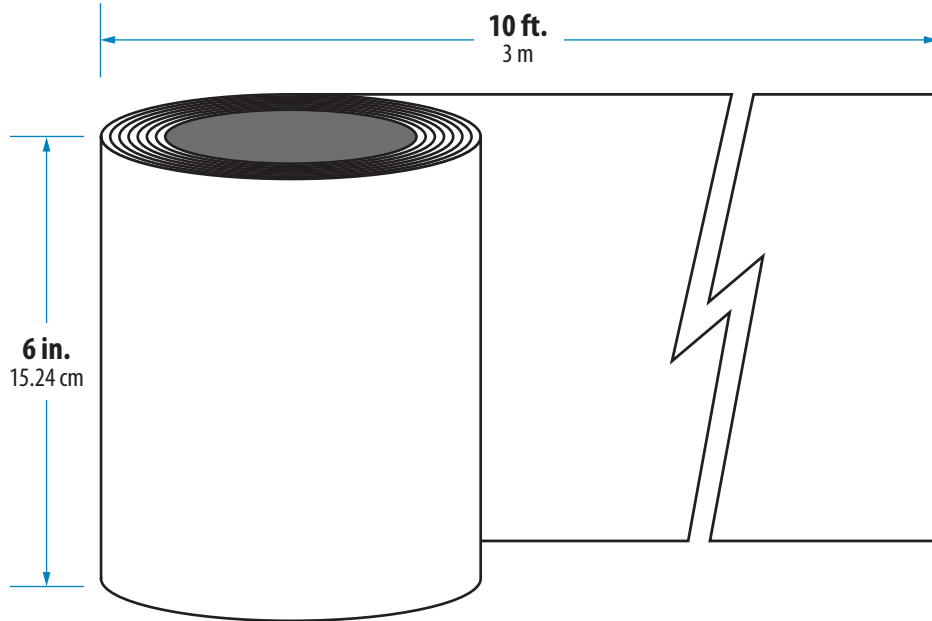

0.010 Aluminum • 10 in. x 10 ft. • Royal Brown over Birch White polyester paint

**REVERSIBLE BROWN ↔ WHITE**  
REVERSIBLE MARRÓN ↔ BLANCO