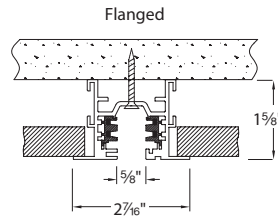

W Track System - Recessed

Fixture Type:

Catalog Number:

Project:

Location:

PRODUCT DESCRIPTION

Architectural grade recessed track with flangeless option with two independently controllable circuits.

FEATURES

- Power per Circuit: 1920W max (120V) , 4432W max (277V)
- Operating Current: Each circuit is rated 20A (2 x 20A = 40A max)
- Extruded aluminum construction
- UL & CUL listed
- 5 year WAC Lighting product warranty

SPECIFICATIONS

Materials: Solid copper alloy bus bars with a rectangular cross-sectional area of 4.2 mm²

Electrical: Electric feed capability through all jointers/feeders (except Power Connector and Flexible Connector) using standard 1/2 inch knock-outs

Mounting: Fixtures may be installed or removed anywhere along the track. Minimum fixture spacing is 1 foot. Track fixture has safety interlocks when installed/removed. Polarization is guaranteed throughout the system

Finish: Available in black powder coat (**BK**), white powder coat (**WT**), and platinum anodized (**PT**) finishes

Standards: UL & CUL listed

ORDER NUMBER

Model	Length	Type	Finish
WT 120V	4 4'	RT Recessed Flanged	BK Black
WHT 277V	8 8'	RTL Recessed Flangeless	PT Platinum
	12 12'		WT White

Each section includes two matching end caps.

Example: **WHT4-RT-PT**

wacighting.com
Phone (800) 526.2588
Fax (800) 526.2585

Headquarters/Eastern Distribution Center
44 Harbor Park Drive
Port Washington, NY 11050

Central Distribution Center
1600 Distribution Ct
Lithia Springs, GA 30122

Western Distribution Center
1750 Archibald Avenue
Ontario, CA 91760