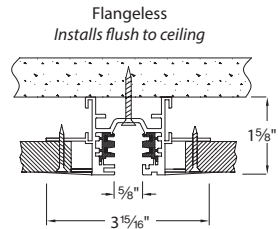

W Track System - Recessed

Fixture Type:

Catalog Number:

Project:

Location:

PRODUCT DESCRIPTION

Architectural grade recessed track with flangeless option with two independently controllable circuits.

FEATURES

- Power per Circuit: 1920W max (120V) , 4432W max (277V)
- Operating Current: Each circuit is rated 20A (2 x 20A = 40A max)
- Extruded aluminum construction
- UL & CUL listed
- 5 year WAC Lighting product warranty

SPECIFICATIONS

Materials: Solid copper alloy bus bars with a rectangular cross-sectional area of 4.2 mm²

Electrical: Electric feed capability through all jointers/feeders (except Power Connector and Flexible Connector) using standard 1/2 inch knock-outs

Mounting: Fixtures may be installed or removed anywhere along the track. Minimum fixture spacing is 1 foot. Track fixture has safety interlocks when installed/removed. Polarization is guaranteed throughout the system

Finish: Available in black powder coat (**BK**), white powder coat (**WT**), and platinum anodized (**PT**) finishes

Standards: UL & CUL listed

ORDER NUMBER

Model	Length	Type	Finish
WT 120V	4 4'	RT Recessed Flanged	BK Black
WHT 277V	8 8'	RTL Recessed Flangeless	PT Platinum
	12 12'		WT White

Each section includes two matching end caps.

Example: **WHT4-RT-PT**

wacighting.com
Phone (800) 526.2588
Fax (800) 526.2585

Headquarters/Eastern Distribution Center
44 Harbor Park Drive
Port Washington, NY 11050

Central Distribution Center
1600 Distribution Ct
Lithia Springs, GA 30122

Western Distribution Center
1750 Archibald Avenue
Ontario, CA 91760