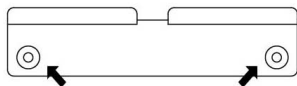

PRODUCT NUMBER 05895:WH 05896:BK

A ×1	B ×2	C ×6	D ×2	E ×2
	Drywall Pin Set×2			M3.5×20mm