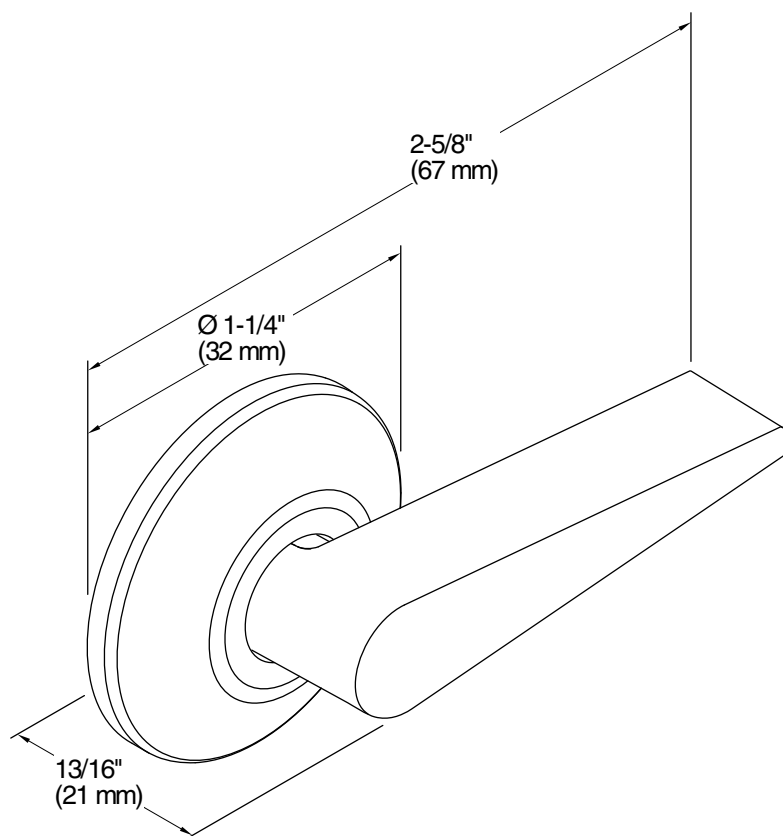

## Features

- Right-hand Polished Chrome trip lever
- For use with the K-5172-RA San Souci toilet

## Technical Information

All product dimensions are nominal.

Material: Zinc, Stainless Steel