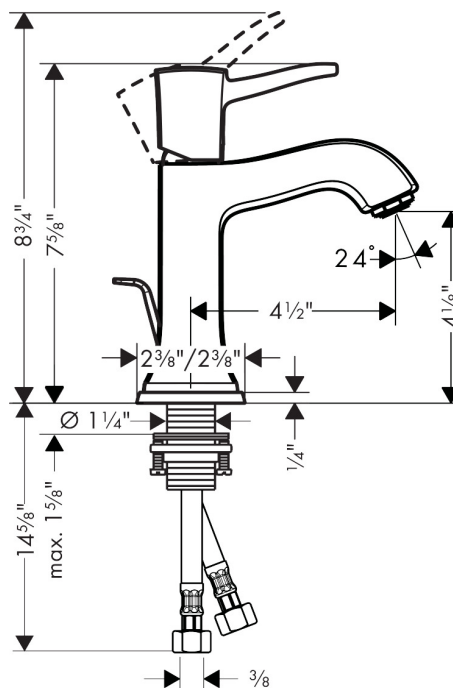

AXOR

hansgrohe

Brand hansgrohe
Art. Name **Metropol Classic** Single-Hole Faucet 110 with Pop-Up Drain, 1.2 GPM
Art. Nr. 31300671
Surface matte black
Pos. 1

Product Picture

Custom finish

Certificates/approvals

Drawing

Technology

Features

- Spray modes: Aerated spray
- Flow: 1.2 GPM (4.5 L/Min)
- Ceramic cartridge
- Includes pop-up drain