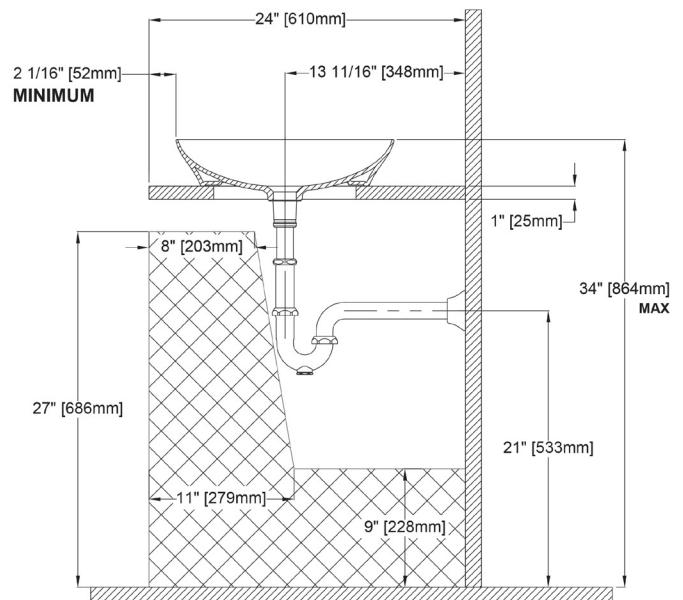

ADA COMPLIANCE

TOTO®

These dimensions and specifications are subject to change without notice