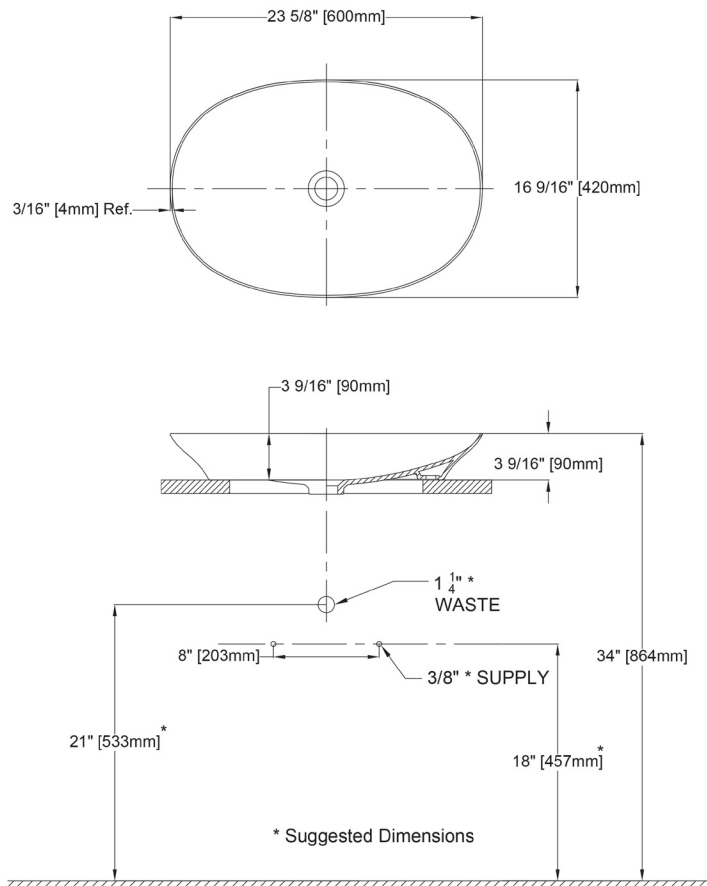

### CODES/STANDARDS

- Meets ADA guidelines and ANSI A117.1 requirements when top of lavatory rim is installed 864mm (34") from finished floor and lavatory is installed 52mm (2-1/16") minimum from front edge
- Meets and exceeds ASME A112.19.2/CSA B45.1
- Certifications: IAPMO(cUPC), State of Massachusetts, City of Los Angeles, and others
- Code compliance: UPC, IPC, NSPC, NPC Canada, and others

### SPECIFICATIONS

<b>Waste</b>	1-1/4"
<b>Size</b>	23-5/8"W x 16-9/16"D x 3-9/16"H
<b>Basin</b>	23-5/16"W x 16-1/4"D
<b>Basin Depth</b>	3-1/8"
<b>Warranty</b>	One Year Limited Warranty
<b>Material</b>	LINEARCERAM®
<b>Shipping Weight</b>	19 lbs
<b>Shipping Dimensions</b>	25-7/8" x 18-5/8" x 8-1/2"

### INSTALLATION NOTES

Use with Included Vessel Lavatory Drain. The recommended faucet height from deck to spout is 8-5/16" (211mm) and below. Aim water supply away from the drain cover.

### DIMENSIONS