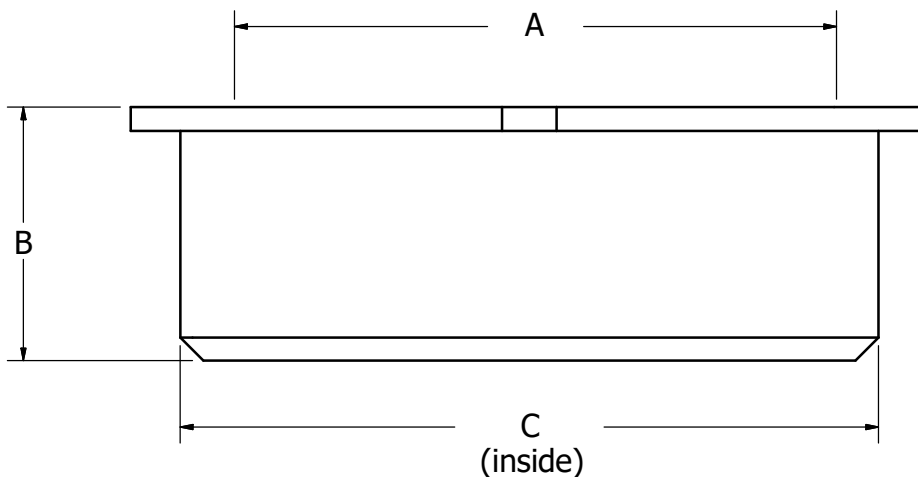

## INTERNAL PIPE CLEANOUT WITH IPS COUNTERSUNK PLUG WITH INSERT

- Allows pipe to be cut flush with floor or wall
- Countersunk plug included

Part No.	Material	Plug Size (IPS) - A	B	C
C60116	PVC	1.50"	1.00"	2.00"
C60117	PVC	2.50"	1.12"	3.00"
C60118	PVC	3.50"	1.20"	4.00"