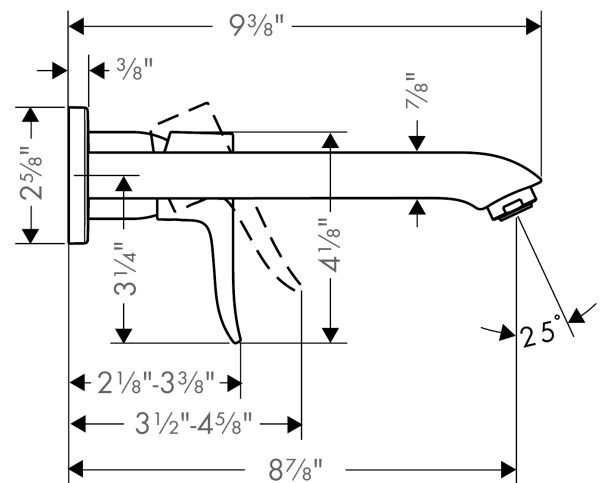

Metris
Wall-Mounted Single-Handle Faucet Trim, 1.2 GPM
 Finishes : **chrome** Part no. : **31086001**

Description

Features

- Aerated spray
- Flow: 1.2 GPM (4.5 L/Min)
- Ceramic cartridge

Item details

List Price \$ 391.00

Technology

Compliance

Product image

Scale drawing

Metris
Wall-Mounted Single-Handle Faucet Trim, 1.2 GPM
 Finishes : **chrome** Part no. : **31086001**

Exploded drawing

Year of production: >07/16

Metris**Wall-Mounted Single-Handle Faucet Trim, 1.2 GPM**Finishes : **chrome** Part no. : **31086001****Spare parts list**

Year of production: >07/16

Pos.	Description	Part no.	Price	PU
1	handle	95519000	-	1
2	sleeve	98790000	-	1
3	nut	95622000	-	1
4	cartridge, assy	95646001	-	1
5	seal	95008000	-	1
6	locking screw for handle	95140000	-	1
7	adapter for cartridge	95779000	-	1
8	escutcheon	95641000	-	1
9	spout 220 mm	95703000	-	1
10	aerator M24x1 (4,5 l/min)	92877000	-	1
11	escutcheon	95642000	-	1
12	connecting thread G½	95626000	-	1
13	O-ring 13x2	98128000	-	1
14	O-ring 26x2	98147000	-	1
15	extension set 25 mm for 13622180	31971000	-	1
16	screw cover	96338000	-	1
a	base body	13622181	-	1
b	O-ring 39x1,5	98400000	-	1
c	O-ring 43x3	98418000	-	1
d	O-ring 41x2	98212000	-	1