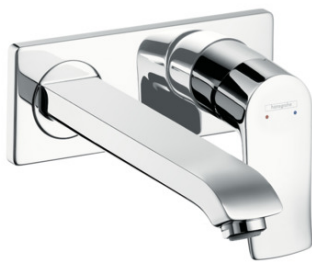

Metris
Wall-Mounted Single-Handle Faucet Trim, 1.2 GPM
 Finishes : **chrome** Part no. : **31086001**

Description

Features

- Aerated spray
- Flow: 1.2 GPM (4.5 L/Min)
- Ceramic cartridge

Item details

List Price \$ 391.00

Technology

Compliance

Product image

Scale drawing

Metris
Wall-Mounted Single-Handle Faucet Trim, 1.2 GPM
 Finishes : **chrome** Part no. : **31086001**

Exploded drawing

Year of production: >07/16

Metris**Wall-Mounted Single-Handle Faucet Trim, 1.2 GPM**Finishes : **chrome** Part no. : **31086001****Spare parts list**

Year of production: >07/16

Pos.	Description	Part no.	Price	PU
1	handle	95519000	-	1
2	sleeve	98790000	-	1
3	nut	95622000	-	1
4	cartridge, assy	95646001	-	1
5	seal	95008000	-	1
6	locking screw for handle	95140000	-	1
7	adapter for cartridge	95779000	-	1
8	escutcheon	95641000	-	1
9	spout 220 mm	95703000	-	1
10	aerator M24x1 (4,5 l/min)	92877000	-	1
11	escutcheon	95642000	-	1
12	connecting thread G½	95626000	-	1
13	O-ring 13x2	98128000	-	1
14	O-ring 26x2	98147000	-	1
15	extension set 25 mm for 13622180	31971000	-	1
16	screw cover	96338000	-	1
a	base body	13622181	-	1
b	O-ring 39x1,5	98400000	-	1
c	O-ring 43x3	98418000	-	1
d	O-ring 41x2	98212000	-	1