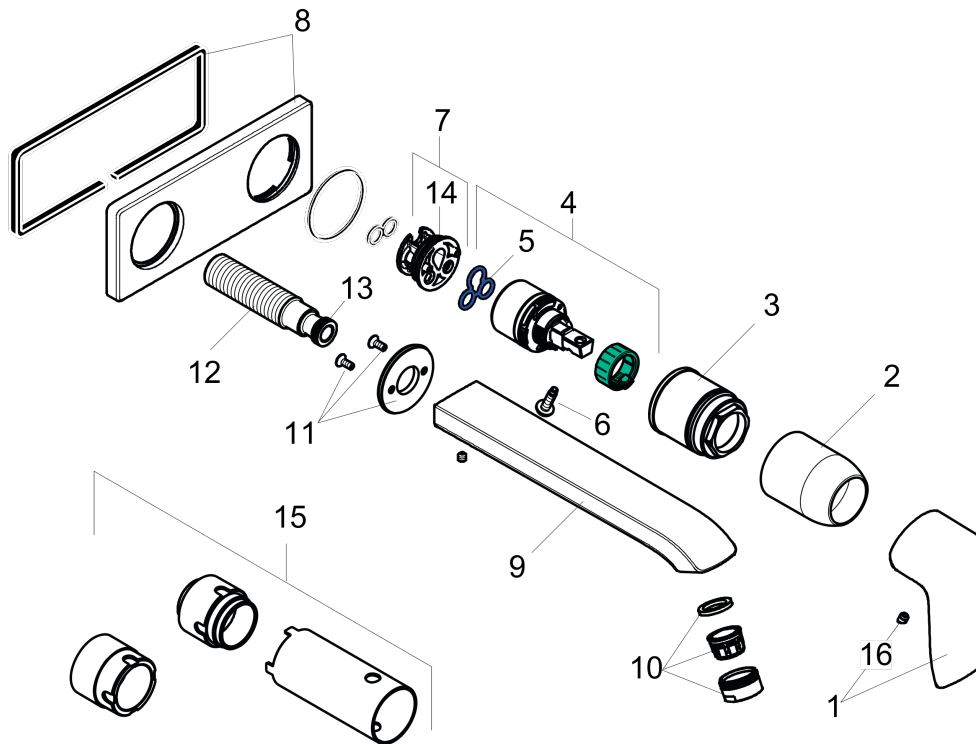

Metris
Wall-Mounted Single-Handle Faucet Trim, 1.2 GPM
 Finishes : **chrome** Part no. : **31086001**

Description

Features

- Aerated spray
- Flow: 1.2 GPM (4.5 L/Min)
- Ceramic cartridge

Item details

List Price \$ 391.00

Technology

Compliance

Product image

Scale drawing

Metris
Wall-Mounted Single-Handle Faucet Trim, 1.2 GPM
 Finishes : **chrome** Part no. : **31086001**

Exploded drawing

Year of production: >07/16

Metris**Wall-Mounted Single-Handle Faucet Trim, 1.2 GPM**Finishes : **chrome** Part no. : **31086001****Spare parts list**

Year of production: >07/16

Pos.	Description	Part no.	Price	PU
1	handle	95519000	-	1
2	sleeve	98790000	-	1
3	nut	95622000	-	1
4	cartridge, assy	95646001	-	1
5	seal	95008000	-	1
6	locking screw for handle	95140000	-	1
7	adapter for cartridge	95779000	-	1
8	escutcheon	95641000	-	1
9	spout 220 mm	95703000	-	1
10	aerator M24x1 (4,5 l/min)	92877000	-	1
11	escutcheon	95642000	-	1
12	connecting thread G½	95626000	-	1
13	O-ring 13x2	98128000	-	1
14	O-ring 26x2	98147000	-	1
15	extension set 25 mm for 13622180	31971000	-	1
16	screw cover	96338000	-	1
a	base body	13622181	-	1
b	O-ring 39x1,5	98400000	-	1
c	O-ring 43x3	98418000	-	1
d	O-ring 41x2	98212000	-	1