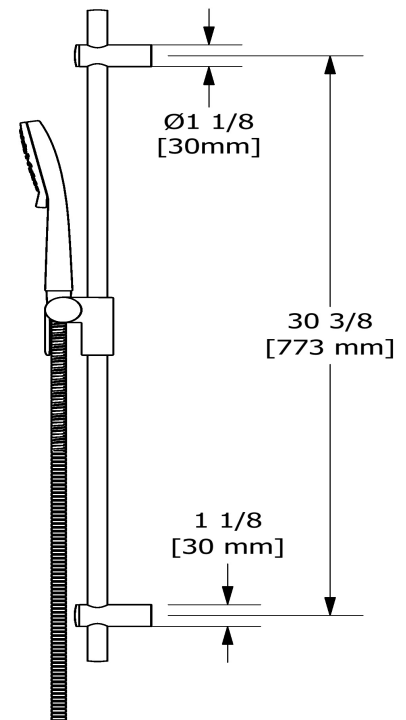

Certifications

- CSA B125.1
- ASME A112.18.1
- CMR248 Approval

Sizes, models and finishes may differ from those presented.

Warranty

This **Riobel Inc.** product you have purchased carries a Limited Lifetime Warranty on the chrome, PVD finish, blacks and all working parts and is guaranteed from the initial purchase date against all manufacturing defects. All other finishes, including plastic components, are guaranteed for one year. All electric and/or electronic parts are covered by a 5-year limited warranty.

Customer Service

Ontario, West Canada : 888-287-5354 Quebec, Maritimes, United States : 866-473-8442