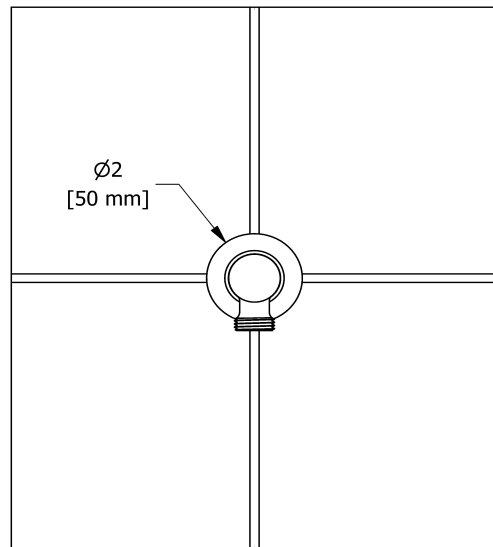

Sizes, models and finishes may differ from thoses presented.

Warranty

This **Riobel Inc.** product you have purchased carries a Limited Lifetime Warranty on the chrome, PVD finish, blacks and all working parts and is guaranteed from the initial purchase date against all manufacturing defects. All other finishes, including plastic components, are guaranteed for one year. All electric and/or electronic parts are covered by a 5-year limited warranty.

Customer Service

Ontario, West Canada : 888-287-5354 Quebec, Maritimes, United States : 866-473-8442