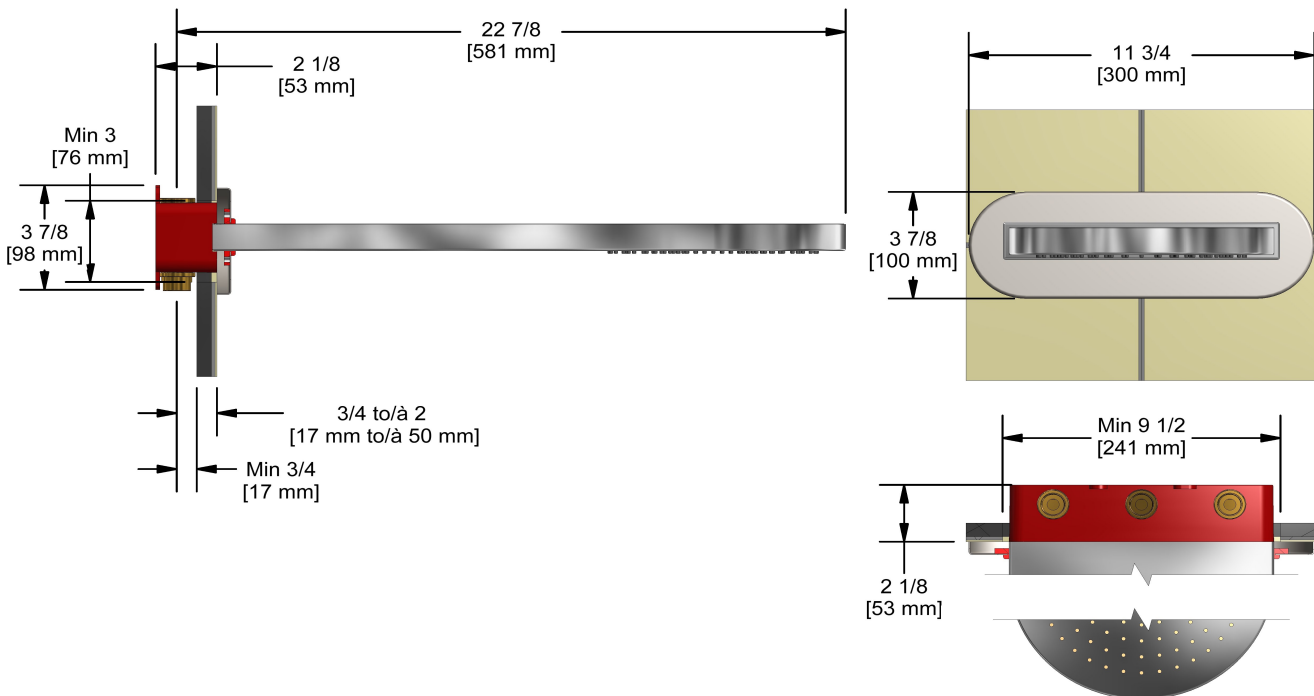

Sizes, models and finishes may differ from those presented.

Warranty

This **Riobel Inc.** product you have purchased carries a Limited Lifetime Warranty on the chrome, PVD finish, blacks and all working parts and is guaranteed from the initial purchase date against all manufacturing defects. All other finishes, including plastic components, are guaranteed for one year. All electric and/or electronic parts are covered by a 5-year limited warranty.

Customer Service

Ontario, West Canada : 888-287-5354 Quebec, Maritimes, United States : 866-473-8442

2020.11.06